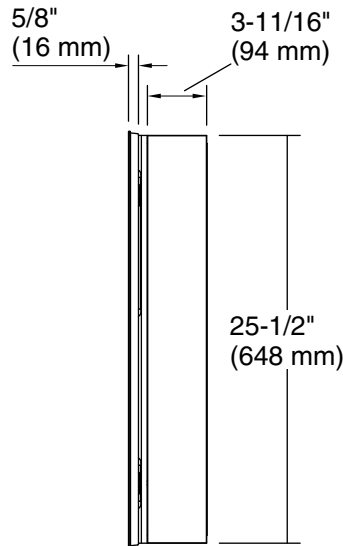

Technical Information

All product dimensions are nominal.

Notes

Install this product according to the installation guide.