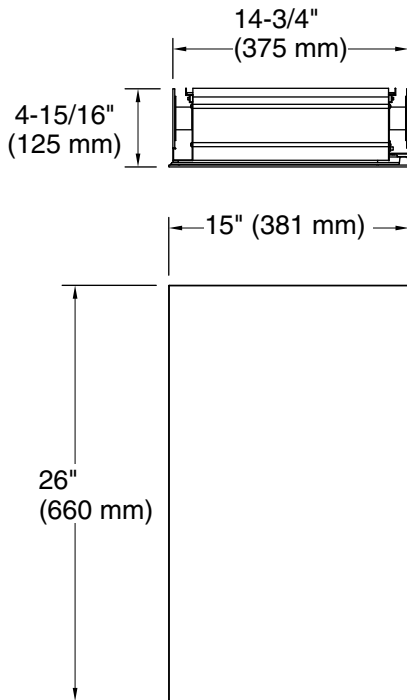

Technical Information

All product dimensions are nominal.

Notes

Install this product according to the installation guide.