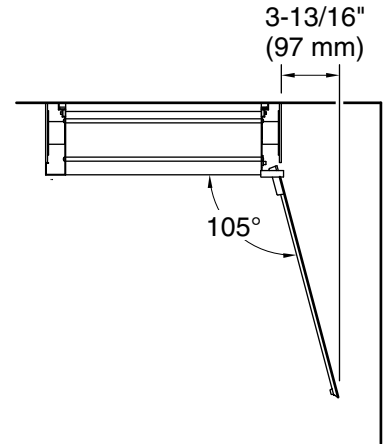

Technical Information

All product dimensions are nominal.

Notes

Install this product according to the installation guide.