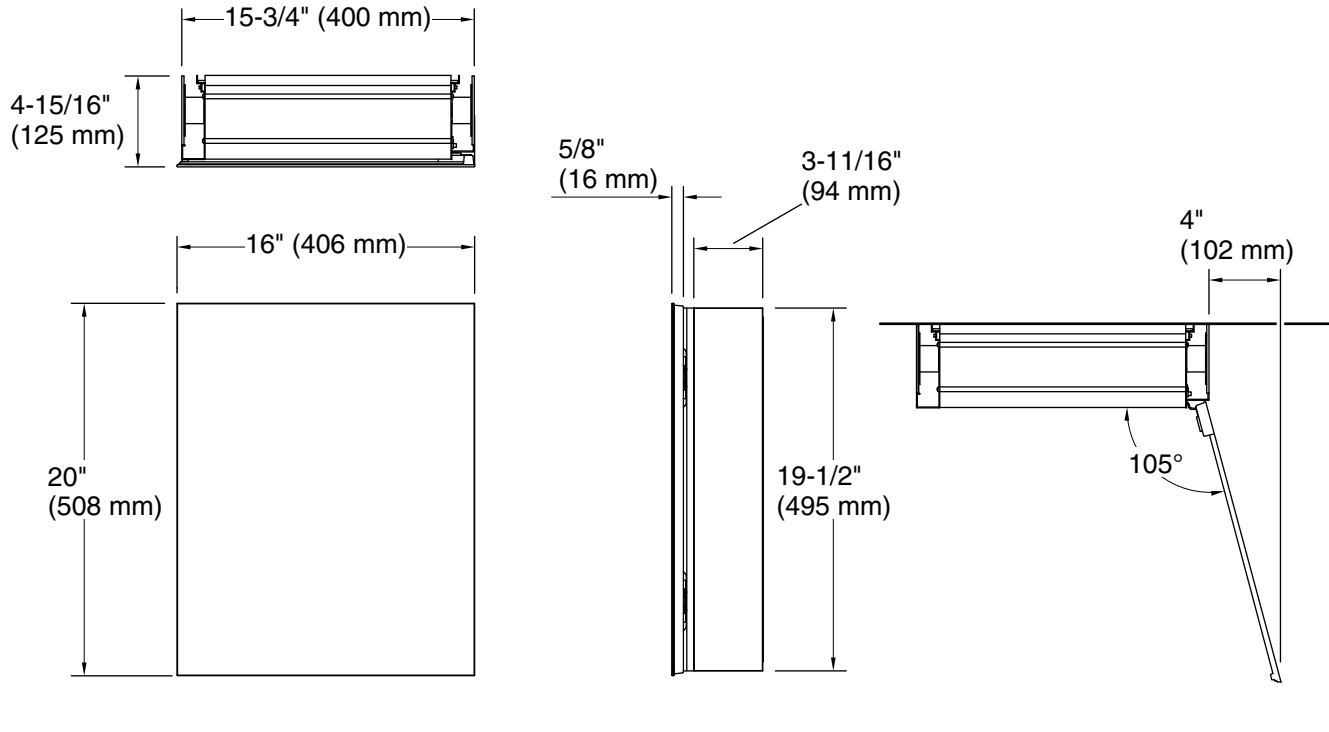

Technical Information

All product dimensions are nominal.

Notes

Install this product according to the installation guide.