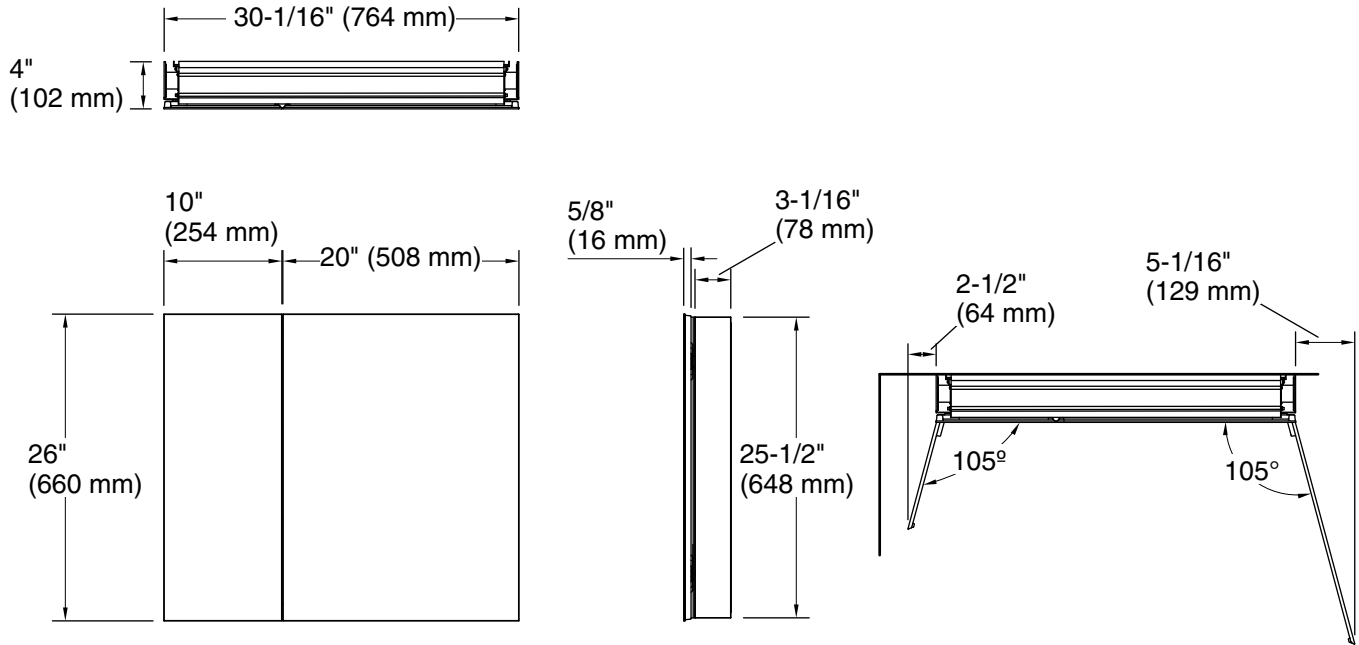

Technical Information

All product dimensions are nominal.

Notes

Install this product according to the installation guide.