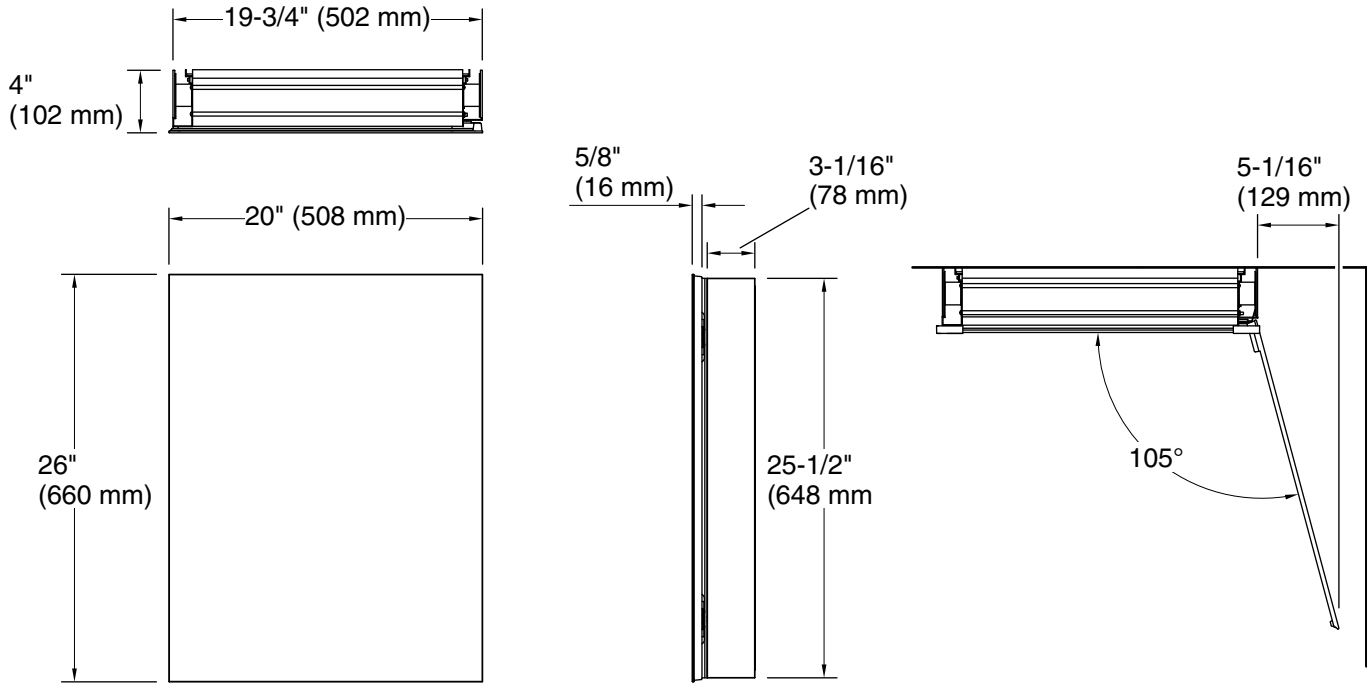

Technical Information

All product dimensions are nominal.

Notes

Install this product according to the installation guide.