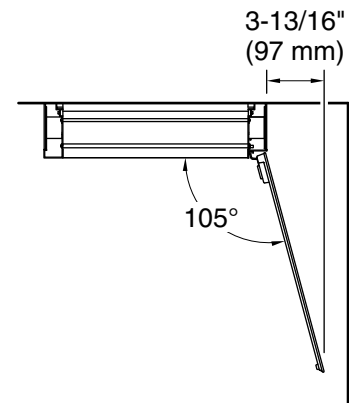

Technical Information

All product dimensions are nominal.

Notes

Install this product according to the installation guide.