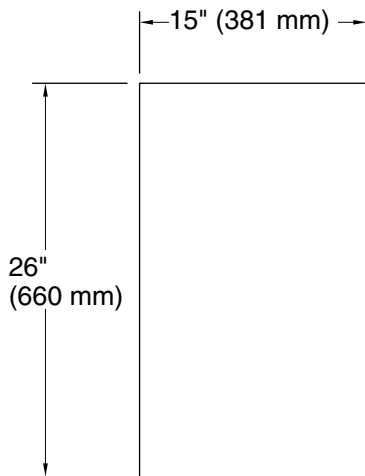

Technical Information

All product dimensions are nominal.

Notes

Install this product according to the installation guide.