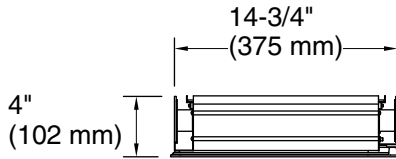

Technical Information

All product dimensions are nominal.

Notes

Install this product according to the installation guide.