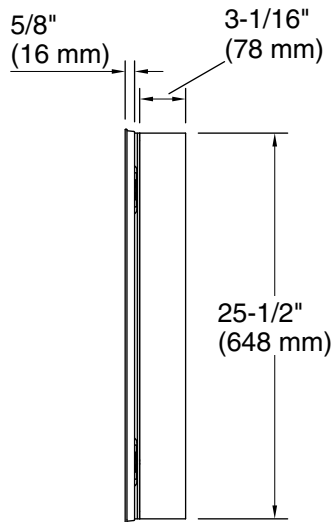

Technical Information

All product dimensions are nominal.

Notes

Install this product according to the installation guide.