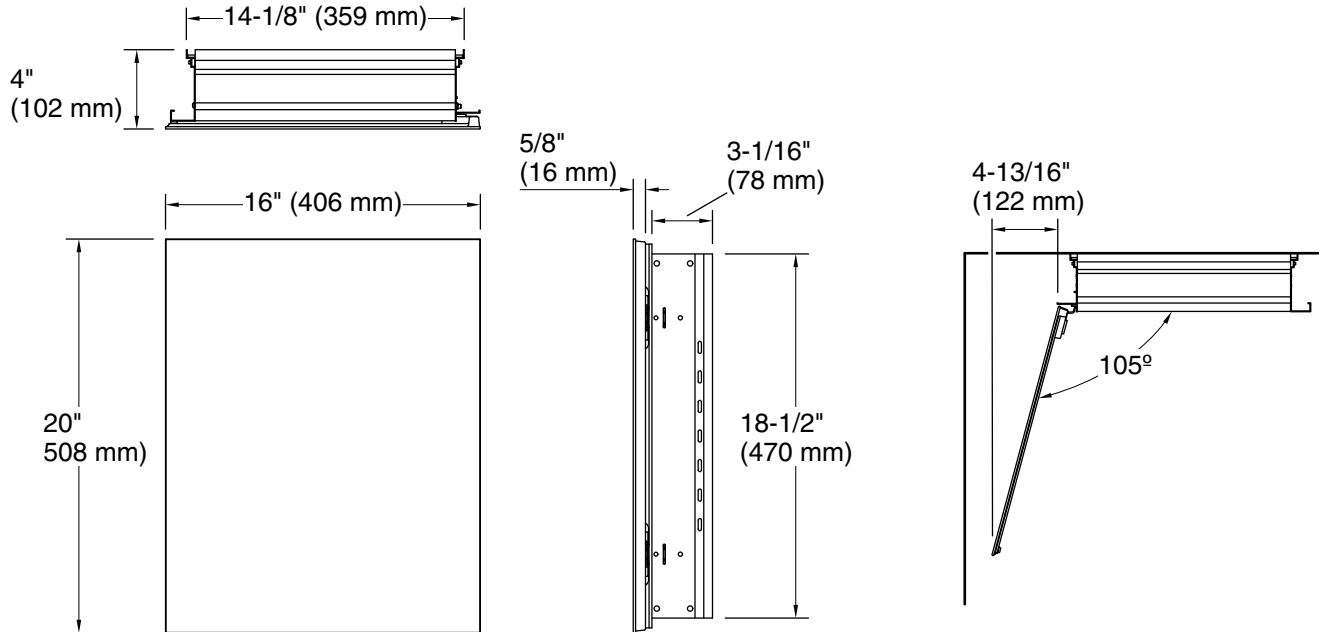

Features

- Recessed installation only
- Two adjustable tempered-glass shelves offer additional bathroom storage
- Full-overlay mirrored door with flat edges
- Three-way adjustable hinges with 105° opening capability for easy cabinet access
- Easy-hang bracket mounts cabinet securely and simplifies surface-mount applications

See website for detailed warranty information.

Technical Information

All product dimensions are nominal.

Notes

Install this product according to the installation guide.