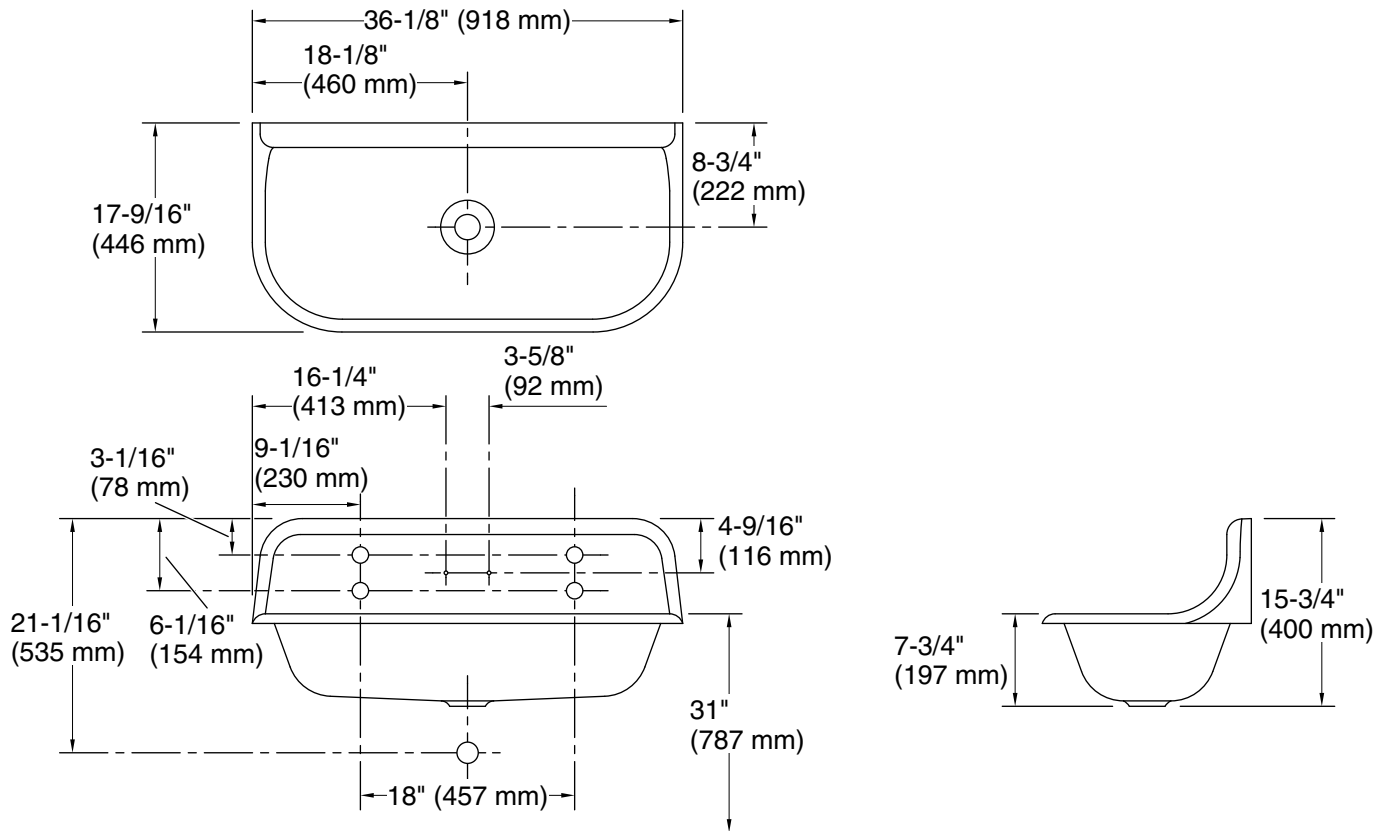

Brockway™

36" wall-mount utility sink
K-3200-PAG

Features

- Single bowl
- 36" (914 mm) total width
- Aspen Green painted underside
- Requires two K-730T70 faucets one K-8880 soap dish (sold separately)

Material

- KOHLER® enameled cast iron
- Acid-resistant enamel finish

Installation

- Wall-mount

Recommended Products/Accessories

- K-8880 Soap Dish
- K-8820 Sink Drain and Strainer
- K-730T70-4AJR Wall-mount lavatory sink faucet, 1.2 gpm
- K-730T70-4AR Wall-mount service sink faucet, 12 gpm
- K-23726 Drain treatment
- K-23725 Cast iron cleaner

Color tiles intended for reference only.

Color	Code	Description
-------	------	-------------

	0	White
---	---	-------

Technical Information

All product dimensions are nominal.

Bowl configuration:	Single
Center(s):	5.5
Bowl area (Only):	Length: 32" (813 mm) Width: 14" (356 mm) Water depth: 7" (178 mm)
Number of deck holes:	4
Faucet hole spacing:	5-1/2" (140 mm)
Faucet hole(s):	1-1/2" (38 mm)
Soap/Lotion hole:	5/16" (8 mm)
Drain hole:	2-1/8" (54 mm)