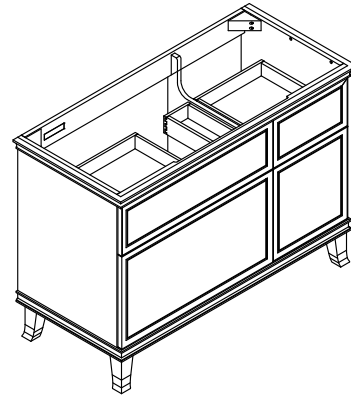

Features

- Featuring durable, beautiful water-based finishes that are better for the environment
- Four solid-wood drawers with dovetail joint construction
- Soft-close undermount drawer slides for smooth opening
- Full-extension 21" (533 mm) deep drawer provides ample storage
- Customize your storage with optional accessories such as electrical outlets, drawer organizers, and containers (sold separately)
- Coordinates with K-33561 Artifacts 13" (330 mm) and K-29545 Artifacts 4" (102 mm) cabinet pulls (sold separately)
- Combines with Silestone® quartz vanity tops, backsplashes, side splashes, and KOHLER sinks (sold separately)

Material

- Solid and composite wood
- The nature of wood grain can cause variations in stain depth. Our expert craftspeople hand-apply the stain to blend these variations

Installation

- Professional installation recommended

Recommended Products/Accessories

- K-28266 Silestone® quartz side splash
- K-28264 Silestone® quartz 49" backsplash
- K-28253 Silestone® 49" quartz vanity top with rectangular cutout
- K-2882 19-3/4" rectangular undermount bathroom sink
- K-33561 11-1/2" cabinet pull (Qty 2)
- K-29545 4" cabinet pull (Qty 2)

Optional Products/Accessories

- K-28254 Silestone® 49" quartz vanity top with oval cutout
- K-2881 19-1/4" oval undermount bathroom sink

Codes/Standards

EPA TSCA Title VI/CARB P2

KOHLER® One-Year Limited Warranty

See website for detailed warranty information.

Available Colors/Finishes

Color tiles intended for reference only.

Color	Code	Description
	1WA	Linen White
	1WX	Slate Grey
	BWK	Carbon Oak
	WEK	Light Oak