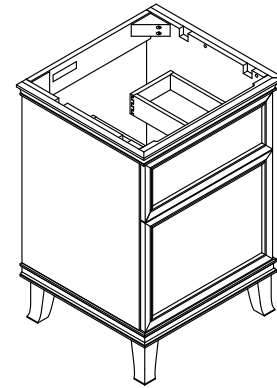

Features

- Featuring durable, beautiful water-based finishes that are better for the environment
- Two solid-wood drawers with dovetail construction
- Soft-close undermount drawer slides for smooth opening
- Full-extension 21" (533 mm) deep drawer provides ample storage
- Customize your storage with optional accessories such as electrical outlets, drawer organizers, and containers (sold separately)
- Coordinates with K-33561 Artifacts 13" (330 mm) cabinet pulls (sold separately)
- Combines with Silestone® quartz vanity tops, backsplashes, side splashes, and KOHLER sinks (sold separately)

Recommended Products/Accessories

- K-28246 Silestone® 25" quartz vanity top with rectangular cutout
- K-33561 11-1/2" cabinet pull (Qty 2)
- K-28266 Silestone® quartz side splash
- K-28261 Silestone® quartz 25" backsplash