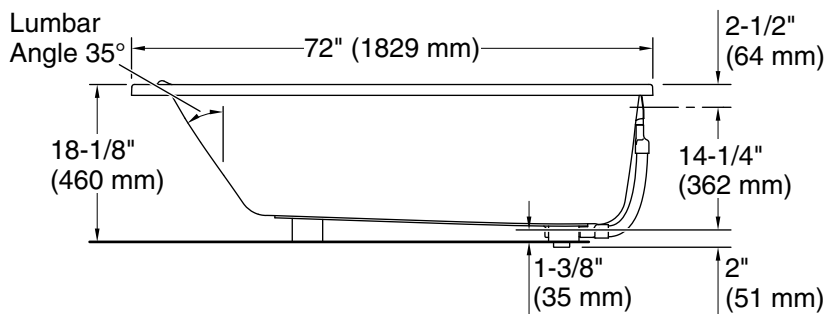

## Available Colors/Finishes

*Color tiles intended for reference only.*

Color	Code	Description
-------	------	-------------

	0	White
	96	Biscuit

No change in measurements if connected with drain illustrated. (1381626)

## Technical Information

All product dimensions are nominal.

Drain location:	Reversible
Basin area, bottom:	55-1/2" x 24-13/16" (1409 mm x 631 mm)
Basin area, top:	66-1/8" x 29-1/2" (1679 mm x 749 mm)
Weight:	162.22 lbs (73.6 kg)
Water depth:	13-1/4" (337 mm)
Water capacity:	82.42 gal (312 L)
Minimum flat for door:	2-15/16" (75 mm)