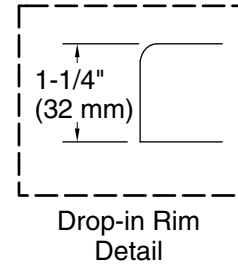

## Available Colors/Finishes

*Color tiles intended for reference only.*

Color	Code	Description
-------	------	-------------

	0	White
	96	Biscuit

No change in measurements if connected with drain illustrated. (1381626)

## Technical Information

All product dimensions are nominal.

Drain location:	Reversible
Basin area, bottom:	55-1/2" x 24-13/16" (1409 mm x 631 mm)
Basin area, top:	66-1/8" x 29-1/2" (1679 mm x 749 mm)
Weight:	162.22 lbs (73.6 kg)
Water depth:	13-1/4" (337 mm)
Water capacity:	82.42 gal (312 L)
Minimum flat for door:	2-15/16" (75 mm)