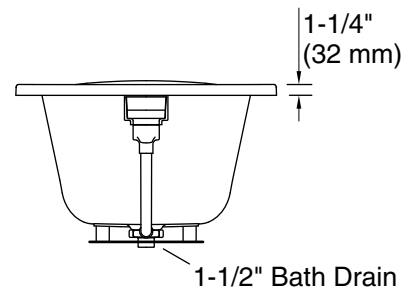

## Available Colors/Finishes

*Color tiles intended for reference only.*

Color	Code	Description
-------	------	-------------

	0	White
	96	Biscuit

No change in measurements if connected with drain illustrated. (1381626)

## Technical Information

All product dimensions are nominal.

Drain location:	Reversible
Basin area, bottom:	55-1/2" x 24-13/16" (1409 mm x 631 mm)
Basin area, top:	66-1/8" x 29-1/2" (1679 mm x 749 mm)
Weight:	162.22 lbs (73.6 kg)
Water depth:	13-1/4" (337 mm)
Water capacity:	82.42 gal (312 L)
Minimum flat for door:	2-15/16" (75 mm)