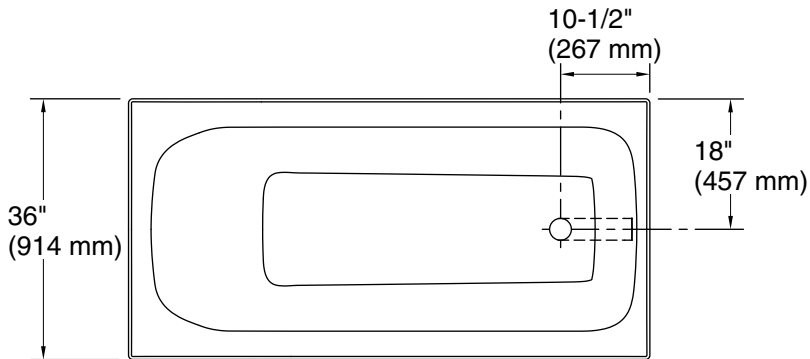

## Available Colors/Finishes

*Color tiles intended for reference only.*

Color	Code	Description
-------	------	-------------

	0	White
	96	Biscuit

No change in measurements if connected with drain illustrated. (1381626)

## Technical Information

All product dimensions are nominal.

Drain location:	Reversible
Basin area, bottom:	55-1/2" x 24-13/16" (1409 mm x 631 mm)
Basin area, top:	66-1/8" x 29-1/2" (1679 mm x 749 mm)
Weight:	162.22 lbs (73.6 kg)
Water depth:	13-1/4" (337 mm)
Water capacity:	82.42 gal (312 L)
Minimum flat for door:	2-15/16" (75 mm)