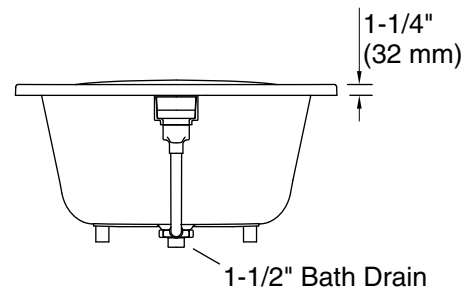

## Available Colors/Finishes

*Color tiles intended for reference only.*

Color	Code	Description
-------	------	-------------

	0	White
	96	Biscuit

No change in measurements if connected with drain illustrated. (1381626)

## Technical Information

All product dimensions are nominal.

Drain location:	Reversible
Basin area, bottom:	43-1/2" x 24-7/8" (1105 mm x 632 mm)
Basin area, top:	55-15/16" x 29-1/2" (1421 mm x 749 mm)
Weight:	101.24 lbs (45.9 kg)
Water depth:	13-1/4" (337 mm)
Water capacity:	65.4 gal (247.6 L)
Minimum flat for door:	2-15/16" (75 mm)