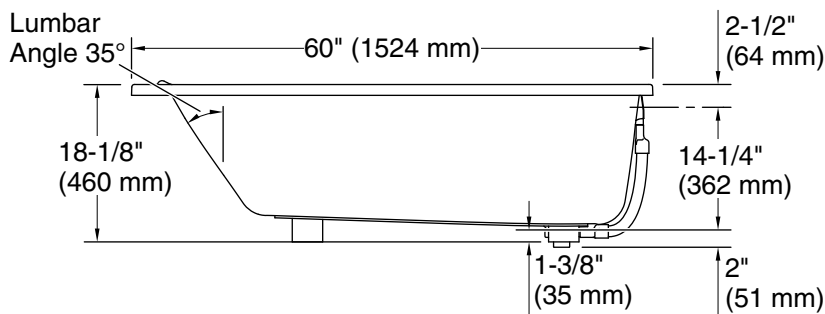

## Available Colors/Finishes

*Color tiles intended for reference only.*

Color	Code	Description
-------	------	-------------

	0	White
	96	Biscuit

No change in measurements if connected with drain illustrated. (1381626)

## Technical Information

All product dimensions are nominal.

Drain location:	Reversible
Basin area, bottom:	43-1/2" x 24-7/8" (1105 mm x 632 mm)
Basin area, top:	55-15/16" x 29-1/2" (1421 mm x 749 mm)
Weight:	101.24 lbs (45.9 kg)
Water depth:	13-1/4" (337 mm)
Water capacity:	65.4 gal (247.6 L)
Minimum flat for door:	2-15/16" (75 mm)