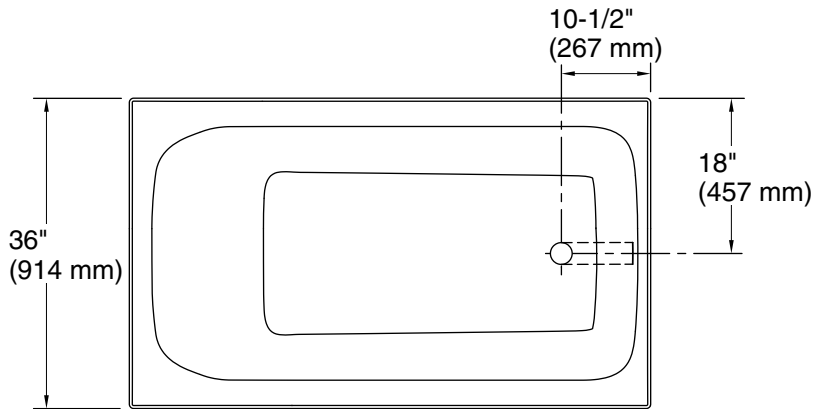

## Available Colors/Finishes

*Color tiles intended for reference only.*

Color	Code	Description
-------	------	-------------

	0	White
	96	Biscuit

No change in measurements if connected with drain illustrated. (1381626)

## Technical Information

All product dimensions are nominal.

Drain location:	Reversible
Basin area, bottom:	43-1/2" x 24-7/8" (1105 mm x 632 mm)
Basin area, top:	55-15/16" x 29-1/2" (1421 mm x 749 mm)
Weight:	101.24 lbs (45.9 kg)
Water depth:	13-1/4" (337 mm)
Water capacity:	65.4 gal (247.6 L)
Minimum flat for door:	2-15/16" (75 mm)