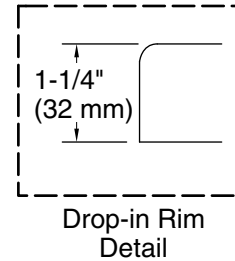

## Available Colors/Finishes

*Color tiles intended for reference only.*

Color	Code	Description
-------	------	-------------

	0	White
	96	Biscuit

No change in measurements if connected with drain illustrated. (1381626)

## Technical Information

All product dimensions are nominal.

Drain location:	Reversible
Basin area, bottom:	43-1/2" x 24-7/8" (1105 mm x 632 mm)
Basin area, top:	55-15/16" x 29-1/2" (1421 mm x 749 mm)
Weight:	101.24 lbs (45.9 kg)
Water depth:	13-1/4" (337 mm)
Water capacity:	65.4 gal (247.6 L)
Minimum flat for door:	2-15/16" (75 mm)