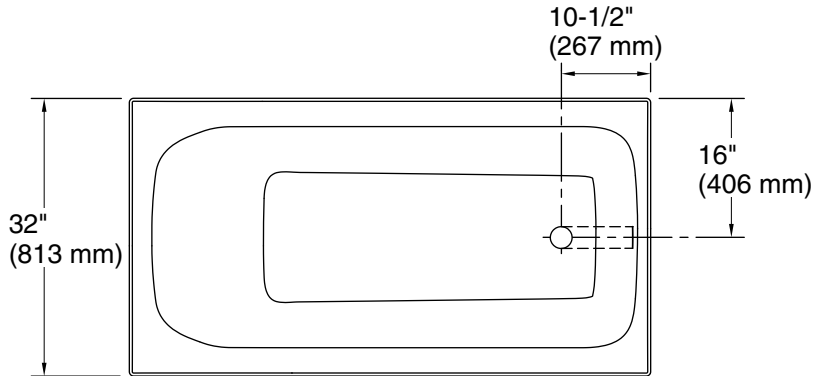

Features

- Slotted overflow allows for deep soaking
- 13-1/4" (337 mm) deep-soaking depth provides a relaxing bathing experience
- Integral lumbar support and neck rest offer extra comfort while bathing
- Low step-over height allows easy entry and exit
- Integral overflow and preinstalled toe-tap drain reduce installation time
- Toe-tap drain color-matched to the bath
- Textured bottom surface

Material

- Acrylic

Installation

- Drop-in
- Reversible drain

Codes/Standards

CSA B45.5/IAPMO Z124
ASTM E162
ASTM E662

KOHLER® Plastic Baths and Shower Bases Lifetime Limited Warranty

See website for detailed warranty information.

Available Colors/Finishes

Color tiles intended for reference only.

Color	Code	Description
-------	------	-------------

	0	White
	96	Biscuit

No change in measurements if connected with drain illustrated. (1381626)

Technical Information

All product dimensions are nominal.

Drain location:	Reversible
Basin area, bottom:	43-1/2" x 20-13/16" (1105 mm x 529 mm)
Basin area, top:	55-15/16" x 25-1/2" (1421 mm x 647 mm)
Weight:	89.16 lbs (40.4 kg)
Water depth:	13-1/4" (337 mm)
Water capacity:	55.35 gal (209.5 L)
Minimum flat for door:	2-15/16" (75 mm)