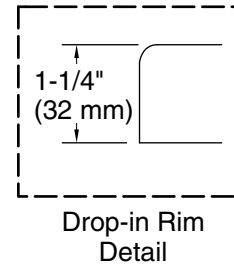

Features

- Slotted overflow allows for deep soaking
- 13-1/4" (337 mm) deep-soaking depth provides a relaxing bathing experience
- Integral lumbar support and neck rest offer extra comfort while bathing
- Low step-over height allows easy entry and exit
- Integral overflow and preinstalled toe-tap drain reduce installation time
- Toe-tap drain color-matched to the bath
- Textured bottom surface

Available Colors/Finishes

Color tiles intended for reference only.

Color	Code	Description
-------	------	-------------

	0	White
	96	Biscuit

No change in measurements if connected with drain illustrated. (1381626)

Technical Information

All product dimensions are nominal.

Drain location:	Reversible
Basin area, bottom:	43-1/2" x 20-13/16" (1105 mm x 529 mm)
Basin area, top:	55-15/16" x 25-1/2" (1421 mm x 647 mm)
Weight:	89.16 lbs (40.4 kg)
Water depth:	13-1/4" (337 mm)
Water capacity:	55.35 gal (209.5 L)
Minimum flat for door:	2-15/16" (75 mm)