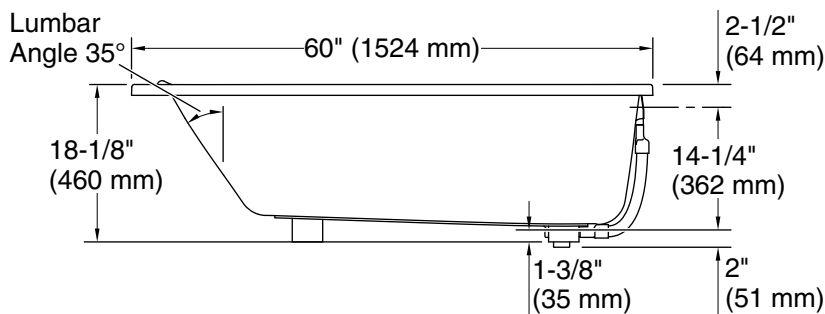

Features

- Slotted overflow allows for deep soaking
- 13-1/4" (337 mm) deep-soaking depth provides a relaxing bathing experience
- Integral lumbar support and neck rest offer extra comfort while bathing
- Low step-over height allows easy entry and exit
- Integral overflow and preinstalled toe-tap drain reduce installation time
- Toe-tap drain color-matched to the bath
- Textured bottom surface

Available Colors/Finishes

Color tiles intended for reference only.

Color	Code	Description
-------	------	-------------

	0	White
	96	Biscuit

No change in measurements if connected with drain illustrated. (1381626)

Technical Information

All product dimensions are nominal.

Drain location:	Reversible
Basin area, bottom:	43-1/2" x 20-13/16" (1105 mm x 529 mm)
Basin area, top:	55-15/16" x 25-1/2" (1421 mm x 647 mm)
Weight:	89.16 lbs (40.4 kg)
Water depth:	13-1/4" (337 mm)
Water capacity:	55.35 gal (209.5 L)
Minimum flat for door:	2-15/16" (75 mm)

Notes

Measure your actual product for rough-in details.

Install this product according to the installation instructions.

The hot water supply should be 70% of the capacity of the bath or greater. Installations will vary.