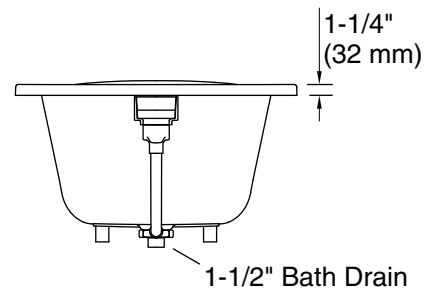

Features

- Slotted overflow allows for deep soaking
- 13-1/4" (337 mm) deep-soaking depth provides a relaxing bathing experience
- Integral lumbar support and neck rest offer extra comfort while bathing
- Low step-over height allows easy entry and exit
- Integral overflow and preinstalled toe-tap drain reduce installation time
- Toe-tap drain color-matched to the bath
- Textured bottom surface

Available Colors/Finishes

Color tiles intended for reference only.

Color	Code	Description
-------	------	-------------

	0	White
	96	Biscuit

No change in measurements if connected with drain illustrated. (1381626)

Technical Information

All product dimensions are nominal.

Drain location:	Reversible
Basin area, bottom:	43-1/2" x 20-13/16" (1105 mm x 529 mm)
Basin area, top:	55-15/16" x 25-1/2" (1421 mm x 647 mm)
Weight:	89.16 lbs (40.4 kg)
Water depth:	13-1/4" (337 mm)
Water capacity:	55.35 gal (209.5 L)
Minimum flat for door:	2-15/16" (75 mm)