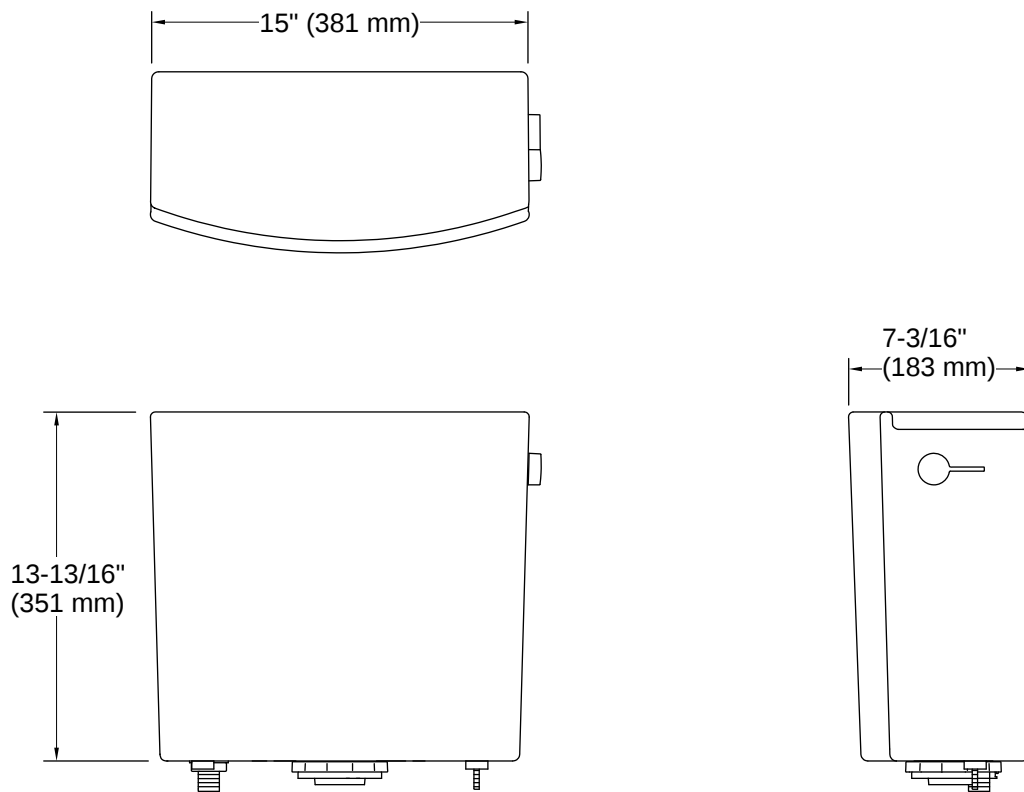

### Features

- Two-piece design
- 1.28 gpf (4.8 lpf)
- Right-hand Polished Chrome trip lever
- Combines with K-28121 bowl to create a complete K-28161-RA toilet
- AquaPiston® canister optimizes the flow out of the tank, harnessing gravity and the natural, powerful reducing cascade of water to increase the power and effectiveness of the flush

## Technical Information

Installation Type:	Wall-hung
Flush Type:	AquaPiston, Revolution 360
Flush Rate:	1.28 gpf (4.8 lpf)

---

## Recommended Products/Accessories

K-28122-R Right-hand trip lever

---

## Installation Notes

*Install this product according to the installation instructions.*

Product dimensions are nominal and may vary per ASME A112.19.2 tolerances.