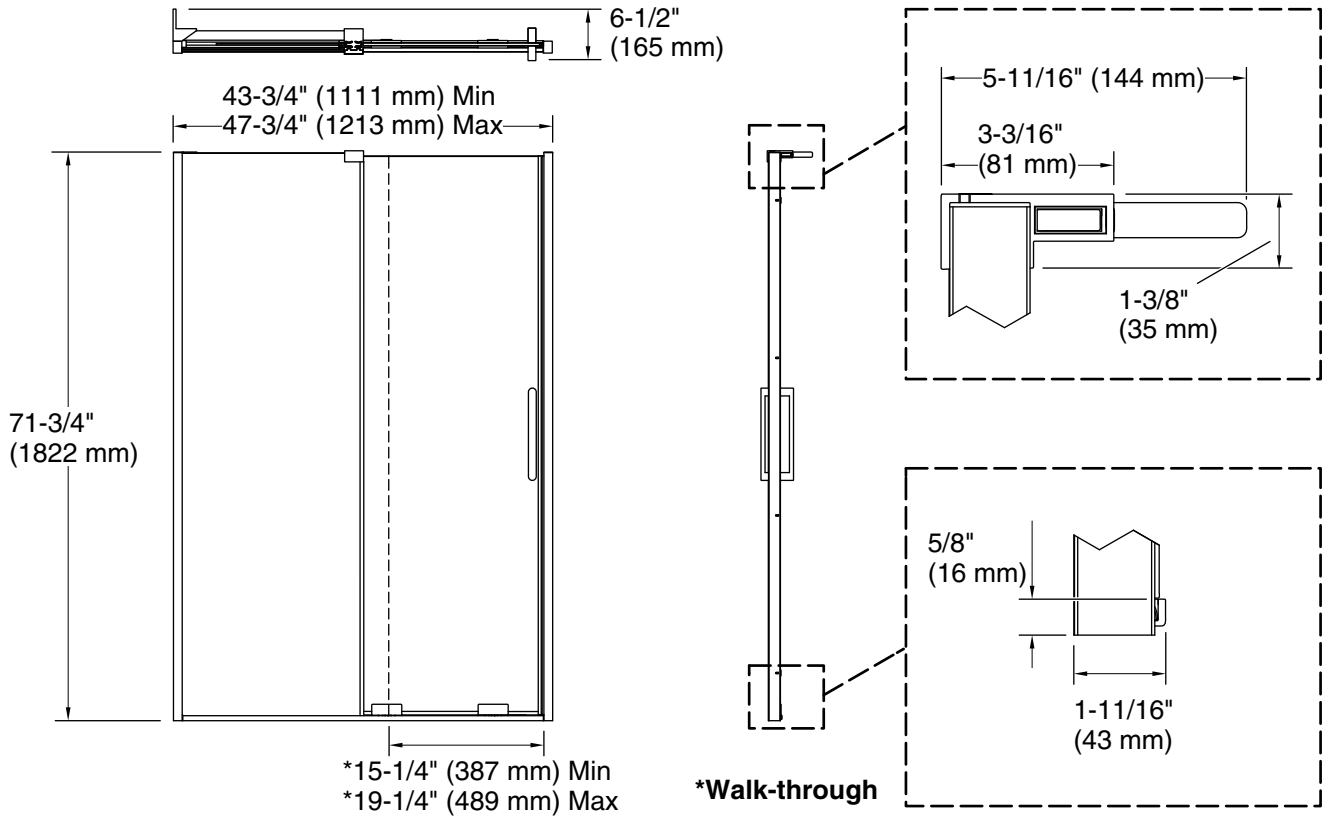

### Features

- 71-3/4" (1822 mm) high, with no minimum head clearance restriction
- Frameless design emphasizes glass and creates a sleek, minimalist look
- Innovative L- bracket secures the fixed panel in place and gives it a sturdy feel while also being unobtrusive to the showering space
- SealNetik™ full-length magnetic seal keeps door firmly closed, providing excellent water containment
- Smooth, easy-to-clean wall jambs
- Back-to-back 11-1/2" (292 mm) vertical handles
- CleanCoat®+ glass coating creates a hydrophobic barrier that repels water, soap scum, and residue, saving time and protecting shower doors 10 times longer than original CleanCoat. (Based on 2021 internal wear/abrasion testing using a microfiber cloth.)

### Installation

- Fits opening widths 43-3/4" - 47-3/4" (1111 - 1213 mm)
- Requires 1-3/4" (44.5 mm) minimum threshold depth
- Requires minimum of 5-1/2" (140 mm) flat wall on fixed-panel side to mount L-bracket
- 3/8" (10-mm) out-of-plumb adjustability on each side simplifies installation
- Door can be installed to open to the left or right to suit your bathroom layout
- Not for use in hospitality
- For residential use only

## Technical Information

All product dimensions are nominal.

Base-To-Wall 1/4" (6 mm)

Radius – Max:

\*15-1/4" (387 mm) Min

\*19-1/4" (489 mm) Max

## Notes

Install this product according to the installation instructions.

The vertical opening should be a minimum of 73-1/8" (1857 mm) to allow for installation clearance.