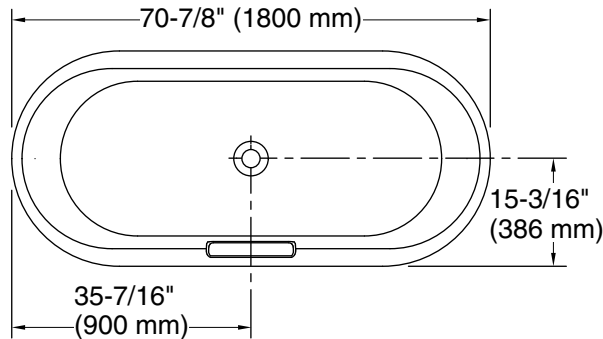

### Technical Information

All product dimensions are nominal.

Drain location:	Center
Basin area, bottom:	58-1/8" x 22-3/16" (1476 mm x 564 mm)
Basin area, top:	68-1/8" x 25-11/16" (1731 mm x 652 mm)
Weight:	356 lbs (161.5 kg)
Minimum floor load:	57.8 lbs/ft <sup>2</sup> (282.2 kg/m <sup>2</sup> )
Water depth:	13-1/8" (333 mm)
Water capacity:	57.63 gal (218.2 L)