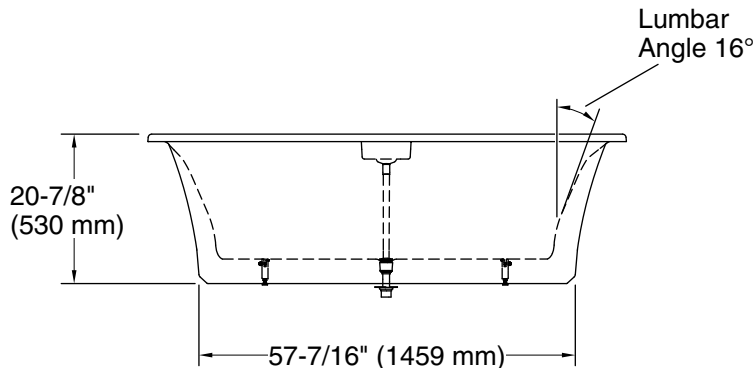

### Technical Information

All product dimensions are nominal.

Drain location:	Center
Basin area, bottom:	58-1/8" x 22-3/16" (1476 mm x 564 mm)
Basin area, top:	68-1/8" x 25-11/16" (1731 mm x 652 mm)
Weight:	356 lbs (161.5 kg)
Minimum floor load:	57.8 lbs/ft <sup>2</sup> (282.2 kg/m <sup>2</sup> )
Water depth:	13-1/8" (333 mm)
Water capacity:	57.63 gal (218.2 L)