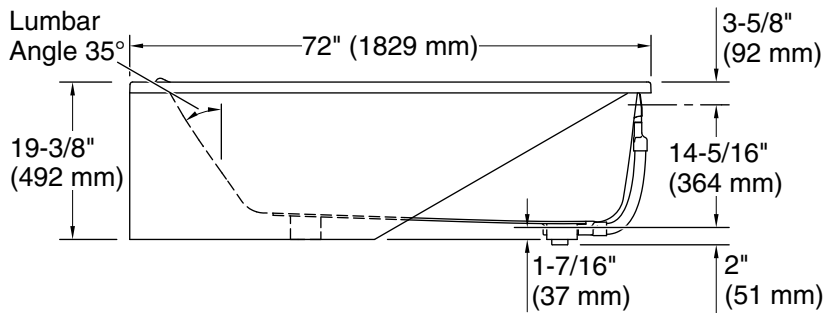

Features

- Slotted overflow allows for deep soaking
- 13-1/4" (337 mm) deep-soaking depth provides a relaxing bathing experience
- Integral lumbar support and neck rest offer extra comfort while bathing
- Low step-over height allows easy entry and exit
- Integral overflow and preinstalled toe-tap drain reduce installation time
- Toe-tap drain color-matched to the bath
- Integral apron creates a clean, finished look
- Textured bottom surface

Available Colors/Finishes

Color tiles intended for reference only.

Color	Code	Description
-------	------	-------------

	0	White
	96	Biscuit

No change in measurements if connected with drain illustrated. (1381626)

Technical Information

All product dimensions are nominal.

Drain location:	Right
Basin area, bottom:	55-1/2" x 24-13/16" (1409 mm x 631 mm)
Basin area, top:	66-1/8" x 29-1/2" (1679 mm x 749 mm)
Weight:	162.22 lbs (73.6 kg)
Water depth:	13-1/4" (337 mm)
Water capacity:	82.42 gal (312 L)
Minimum flat for door:	2-15/16" (75 mm)