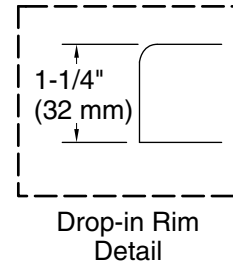

Features

- Slotted overflow allows for deep soaking
- 13-1/4" (337 mm) deep-soaking depth provides a relaxing bathing experience
- Integral lumbar support and neck rest offer extra comfort while bathing
- Low step-over height allows easy entry and exit
- Integral overflow and preinstalled toe-tap drain reduce installation time
- Toe-tap drain color-matched to the bath
- Integral apron creates a clean, finished look
- Textured bottom surface

Available Colors/Finishes

Color tiles intended for reference only.

Color	Code	Description
-------	------	-------------

	0	White
	96	Biscuit

No change in measurements if connected with drain illustrated. (1381626)

Technical Information

All product dimensions are nominal.

Drain location:	Right
Basin area, bottom:	55-1/2" x 24-13/16" (1409 mm x 631 mm)
Basin area, top:	66-1/8" x 29-1/2" (1679 mm x 749 mm)
Weight:	162.22 lbs (73.6 kg)
Water depth:	13-1/4" (337 mm)
Water capacity:	82.42 gal (312 L)
Minimum flat for door:	2-15/16" (75 mm)

Notes

Measure your actual product for rough-in details.

Install this product according to the installation instructions.

The hot water supply should be 70% of the capacity of the bath or greater. Installations will vary.