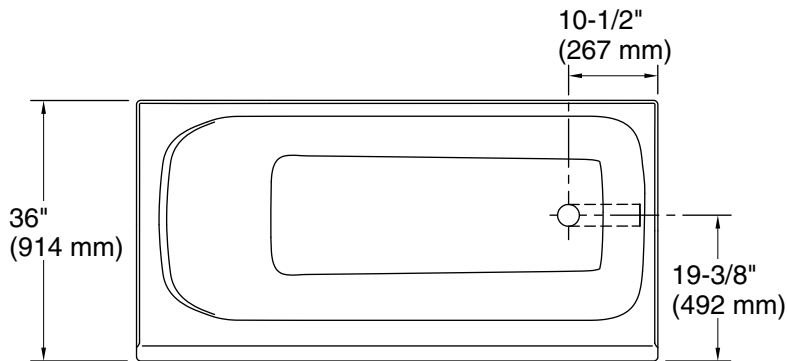

Features

- Slotted overflow allows for deep soaking
- 13-1/4" (337 mm) deep-soaking depth provides a relaxing bathing experience
- Integral lumbar support and neck rest offer extra comfort while bathing
- Low step-over height allows easy entry and exit
- Integral overflow and preinstalled toe-tap drain reduce installation time
- Toe-tap drain color-matched to the bath
- Integral apron creates a clean, finished look
- Textured bottom surface

Available Colors/Finishes

Color tiles intended for reference only.

Color	Code	Description
-------	------	-------------

	0	White
	96	Biscuit

No change in measurements if connected with drain illustrated. (1381626)

Technical Information

All product dimensions are nominal.

Drain location:	Right
Basin area, bottom:	55-1/2" x 24-13/16" (1409 mm x 631 mm)
Basin area, top:	66-1/8" x 29-1/2" (1679 mm x 749 mm)
Weight:	162.22 lbs (73.6 kg)
Water depth:	13-1/4" (337 mm)
Water capacity:	82.42 gal (312 L)
Minimum flat for door:	2-15/16" (75 mm)

Notes

Measure your actual product for rough-in details.

Install this product according to the installation instructions.

The hot water supply should be 70% of the capacity of the bath or greater. Installations will vary.