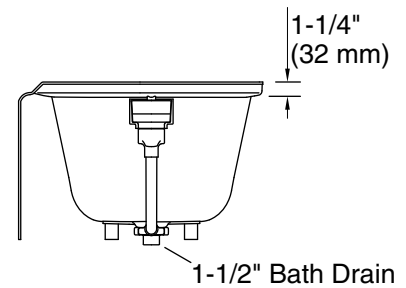

Features

- Slotted overflow allows for deep soaking
- 13-1/4" (337 mm) deep-soaking depth provides a relaxing bathing experience
- Integral lumbar support and neck rest offer extra comfort while bathing
- Low step-over height allows easy entry and exit
- Integral overflow and preinstalled toe-tap drain reduce installation time
- Toe-tap drain color-matched to the bath
- Integral apron creates a clean, finished look
- Textured bottom surface

Available Colors/Finishes

Color tiles intended for reference only.

Color	Code	Description
-------	------	-------------

	0	White
	96	Biscuit

No change in measurements if connected with drain illustrated. (1381626)

Technical Information

All product dimensions are nominal.

Drain location:	Right
Basin area, bottom:	55-1/2" x 24-13/16" (1409 mm x 631 mm)
Basin area, top:	66-1/8" x 29-1/2" (1679 mm x 749 mm)
Weight:	162.22 lbs (73.6 kg)
Water depth:	13-1/4" (337 mm)
Water capacity:	82.42 gal (312 L)
Minimum flat for door:	2-15/16" (75 mm)

Notes

Measure your actual product for rough-in details.

Install this product according to the installation instructions.

The hot water supply should be 70% of the capacity of the bath or greater. Installations will vary.