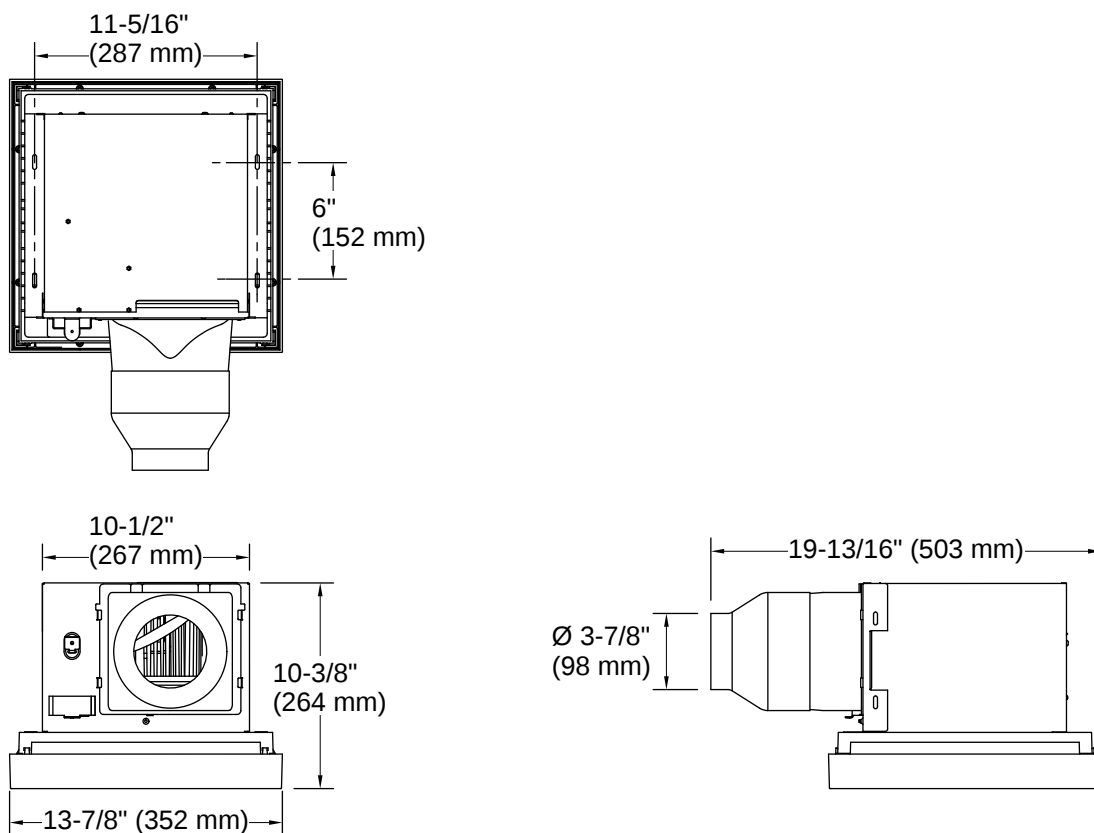

Installation

- Ceiling-mount

Installation Notes

Install this product according to the installation instructions.