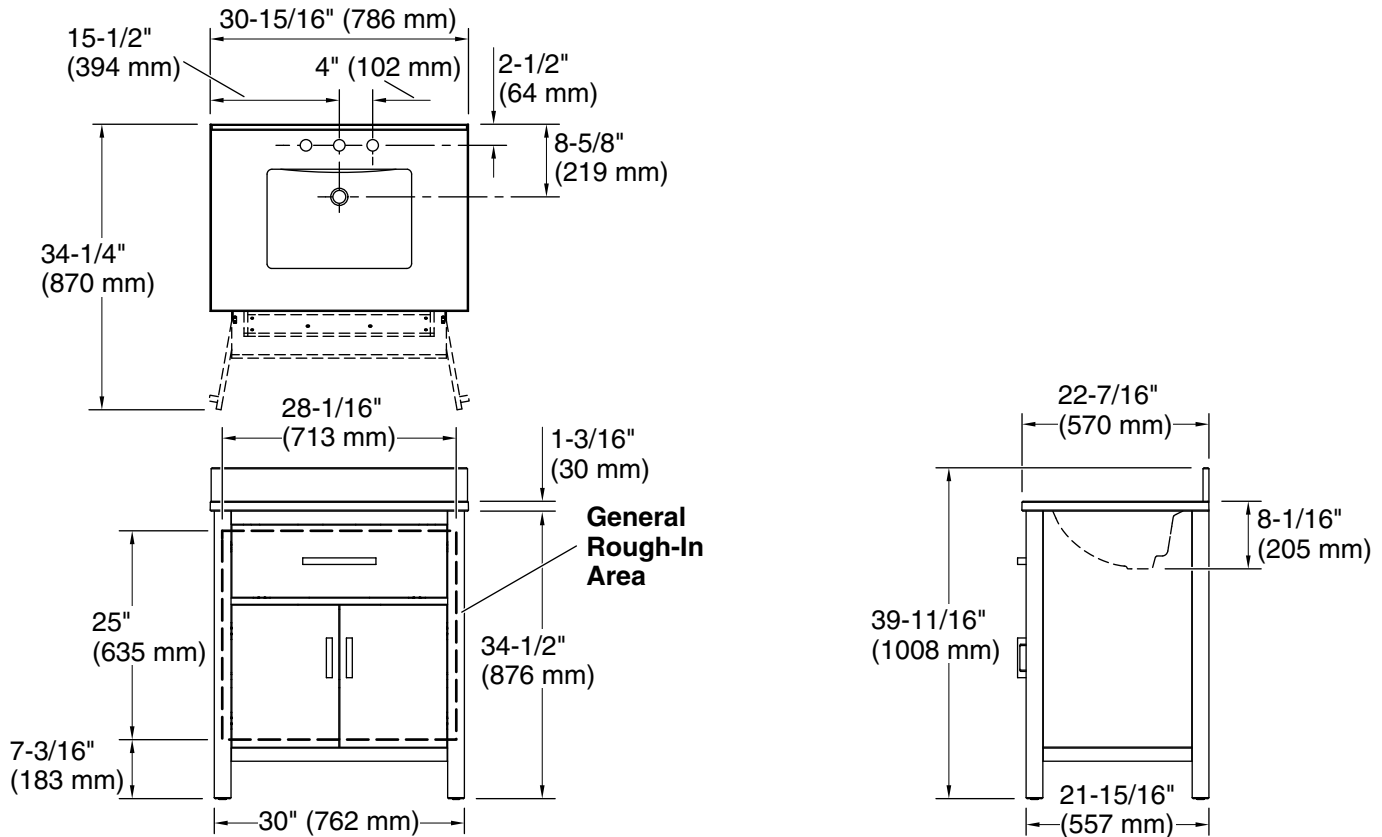

### Features

- Set includes cabinet, precut quartz vanity top, backsplash, sink, cabinet hardware
- Convenient tilt-down drawer for storing smaller, frequently-used items
- Three-way adjustable slow-close door hinges for easy cabinet access
- 20-1/2" (521 mm) cabinet interior provides ample storage space
- Finish-matched cabinet interior offers generous clearance for plumbing
- Vanity top has 8" (203 mm) widespread faucet holes; requires deck-mount faucet (sold separately)
- Brushed Nickel hardware included on White, Atmos Grey, and Black Oak vanities, and Matte Black hardware on Light Oak vanities.

### Technical Information

All product dimensions are nominal.