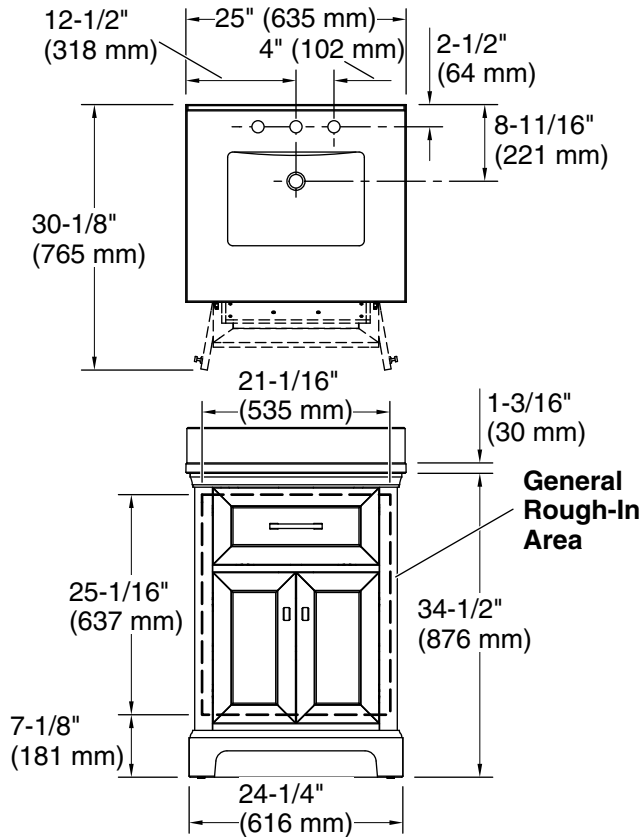

Features

- Set includes cabinet, precut quartz vanity top, backsplash, sink, cabinet hardware
- Convenient tilt-down drawer for storing smaller, frequently-used items
- Three-way adjustable slow-close door hinges for easy cabinet access
- 20" (508 mm) cabinet interior provides ample storage space
- Finish-matched cabinet interior offers generous clearance for plumbing
- Vanity top has 8" (203 mm) widespread faucet holes; requires deck-mount faucet (sold separately)
- Brushed Nickel hardware included on White vanities, Brushed Brass hardware on Dark Warm Grey and Tidal Blue vanities, and Matte Black hardware on Light Oak vanities.

Technical Information

All product dimensions are nominal.

Notes

Install this product according to the installation instructions.

Select the type of fastener based upon the wall material. Two 250 lb (113.4 kg) minimum load bearing fasteners are recommended.