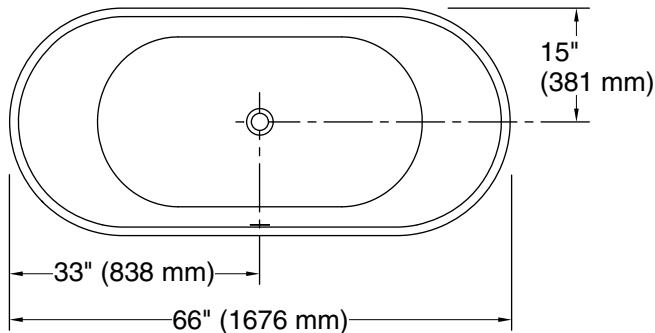

Evok™
66" x 30" freestanding bath
K-25165

Features

- Freestanding design creates a striking focal point in your bathing area
- 17" (432 mm) depth offers a deep soaking experience
- Integral lumbar support
- Slotted overflow allows for deep soaking
- Center toe-tap drain color-matched to the bath

**KOHLER® Plastic Baths and Shower
Bases Lifetime Limited Warranty**

See website for detailed warranty information.

Technical Information

All product dimensions are nominal.

Drain location:	Center
Basin area, bottom:	43" x 22-9/16" (1092 mm x 573 mm)
Basin area, top:	63-5/8" x 27-3/4" (1617 mm x 705 mm)
Weight:	138 lbs (62.6 kg)
Minimum floor load:	102 lbs/ft ² (498 kg/m ²)
Water depth:	17-1/16" (433 mm)
Water capacity:	78.7 gal (297.9 L)

Notes

Measure your actual product for rough-in details.

Install this product according to the installation instructions.

The hot water supply should be 70% of the capacity of the bath or greater. Installations will vary.