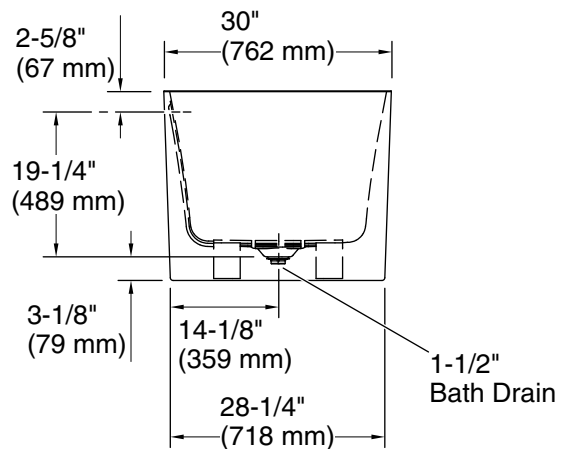

Evok™
66" x 30" freestanding bath
K-25165

Features

- Freestanding design creates a striking focal point in your bathing area
- 17" (432 mm) depth offers a deep soaking experience
- Integral lumbar support
- Slotted overflow allows for deep soaking
- Center toe-tap drain color-matched to the bath

**KOHLER® Plastic Baths and Shower
Bases Lifetime Limited Warranty**

See website for detailed warranty information.

Technical Information

All product dimensions are nominal.

Drain location:	Center
Basin area, bottom:	43" x 22-9/16" (1092 mm x 573 mm)
Basin area, top:	63-5/8" x 27-3/4" (1617 mm x 705 mm)
Weight:	138 lbs (62.6 kg)
Minimum floor load:	102 lbs/ft ² (498 kg/m ²)
Water depth:	17-1/16" (433 mm)
Water capacity:	78.7 gal (297.9 L)

Notes

Measure your actual product for rough-in details.

Install this product according to the installation instructions.

The hot water supply should be 70% of the capacity of the bath or greater. Installations will vary.