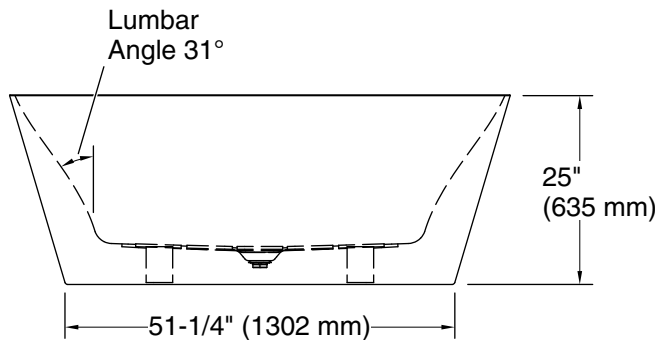

Evok™
66" x 30" freestanding bath
K-25165

Features

- Freestanding design creates a striking focal point in your bathing area
- 17" (432 mm) depth offers a deep soaking experience
- Integral lumbar support
- Slotted overflow allows for deep soaking
- Center toe-tap drain color-matched to the bath

**KOHLER® Plastic Baths and Shower
Bases Lifetime Limited Warranty**

See website for detailed warranty information.

Technical Information

All product dimensions are nominal.

Drain location:	Center
Basin area, bottom:	43" x 22-9/16" (1092 mm x 573 mm)
Basin area, top:	63-5/8" x 27-3/4" (1617 mm x 705 mm)
Weight:	138 lbs (62.6 kg)
Minimum floor load:	102 lbs/ft ² (498 kg/m ²)
Water depth:	17-1/16" (433 mm)
Water capacity:	78.7 gal (297.9 L)