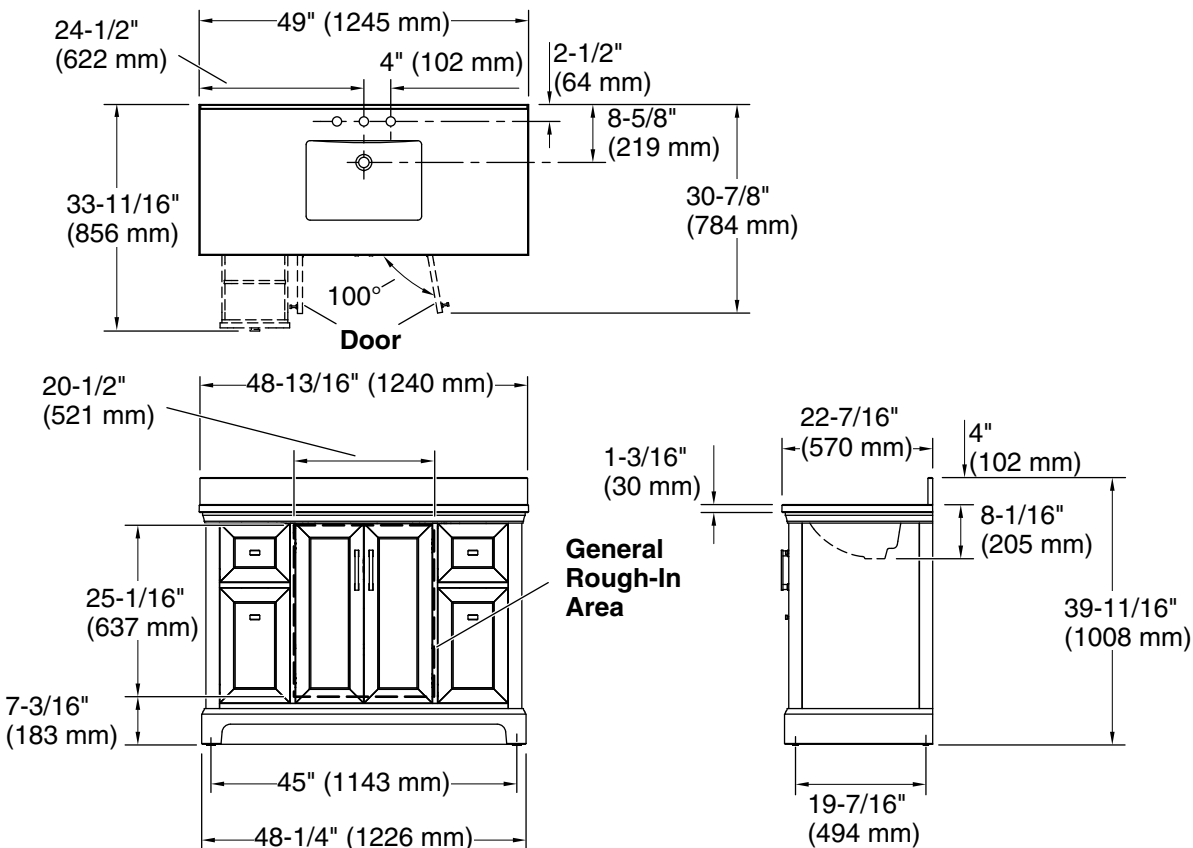

Technical Information

All product dimensions are nominal.

Lighting included: No

Notes

Install this product according to the installation instructions.

Select the type of fastener based upon the wall material. Two 250 lb (113.4 kg) minimum load bearing fasteners are recommended.