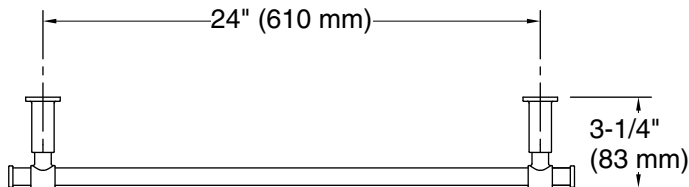

Technical Information

All product dimensions are nominal.

Material: Zinc, Stainless Steel

Notes

Install this product according to the installation instructions.

CAUTION: Risk of personal injury. Do not install these products in any area where they are likely to be used inadvertently as a grab bar or support bar. These products are not designed or intended for use as a grab bar or support bar.