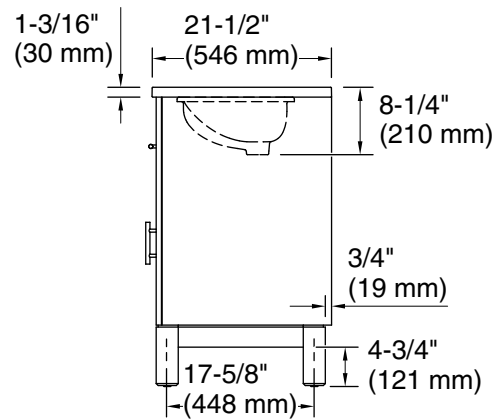

Features

- Set includes cabinet, precut quartz vanity top, sink, cabinet hardware
- Vanity top has 8" (203 mm) widespread faucet holes; requires deck-mount faucet (sold separately)
- Three-way adjustable slow-close door hinges for easy cabinet access
- Dovetail joint drawer construction
- Soft-close drawers and doors prevent slamming

Color	Code	Description
-------	------	-------------

	0	White
	1WT	Mohair Grey

Technical Information

All product dimensions are nominal.

Notes

Install this product according to the installation instructions.