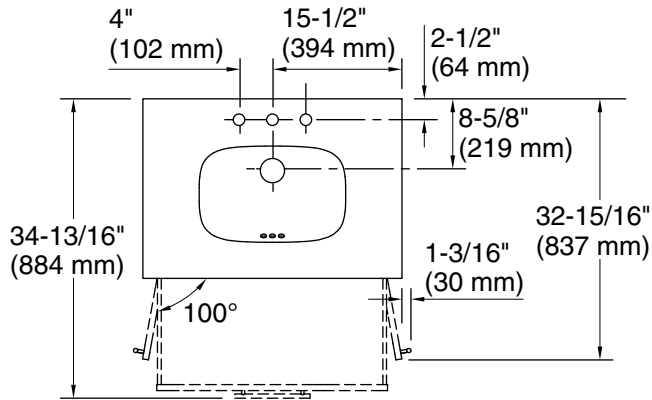

Features

- Set includes cabinet, precut quartz vanity top, sink, cabinet hardware
- Vanity top has 8" (203 mm) widespread faucet holes; requires deck-mount faucet (sold separately)
- Three-way adjustable slow-close door hinges for easy cabinet access
- Dovetail joint drawer construction
- Soft-close drawers and doors prevent slamming

Color	Code	Description
-------	------	-------------

	0	White
	1WT	Mohair Grey

Technical Information

All product dimensions are nominal.

Notes

Install this product according to the installation instructions.