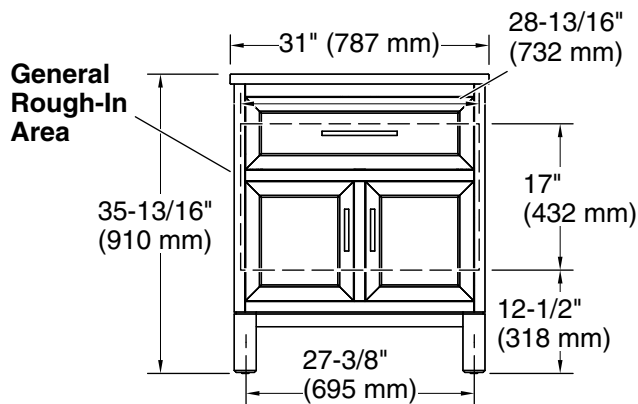

Features

- Set includes cabinet, precut quartz vanity top, sink, cabinet hardware
- Vanity top has 8" (203 mm) widespread faucet holes; requires deck-mount faucet (sold separately)
- Three-way adjustable slow-close door hinges for easy cabinet access
- Dovetail joint drawer construction
- Soft-close drawers and doors prevent slamming

Color	Code	Description
-------	------	-------------

	0	White
	1WT	Mohair Grey

Technical Information

All product dimensions are nominal.

Notes

Install this product according to the installation instructions.