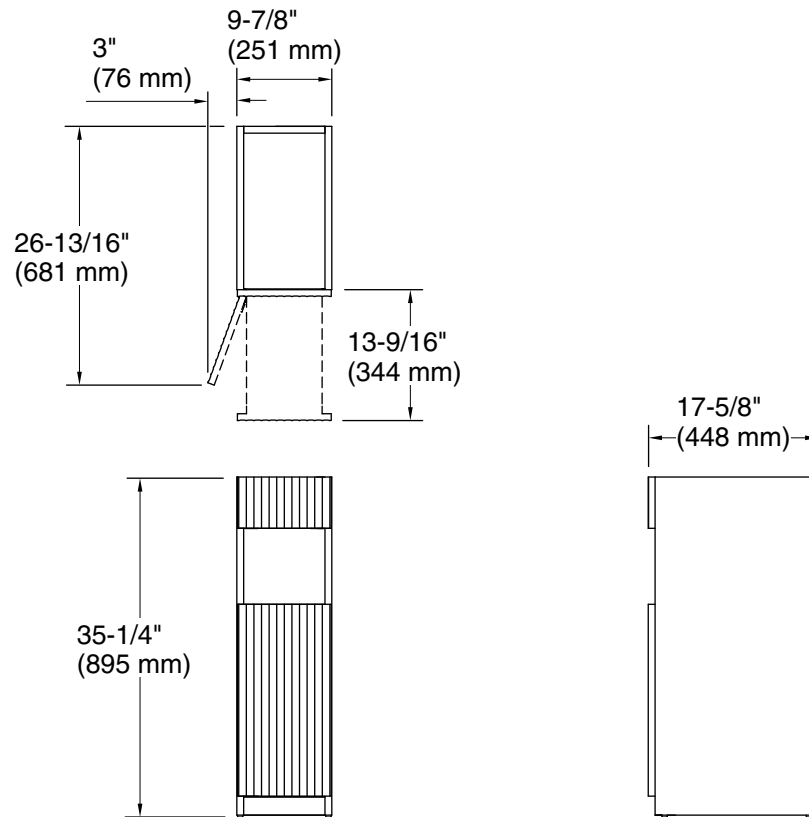

Features

- Slim tower offers space-efficient storage in bathroom
- Slide-out drawer for storing smaller bathroom items within arm's reach
- Open 17-3/4" (450 mm) deep shelf for displaying attractive items such as perfumes or decor
- Bottom storage space conceals larger bathroom items behind a door
- Contemporary cabinetry features unique fluted paneling
- Coordinates with other products in the Spacity™ collection

Available Colors/Finishes

Color tiles intended for reference only.

Color	Code	Description
-------	------	-------------

	0	White
	DKS	

Technical Information

All product dimensions are nominal.

Notes

Install this product according to the installation guide.