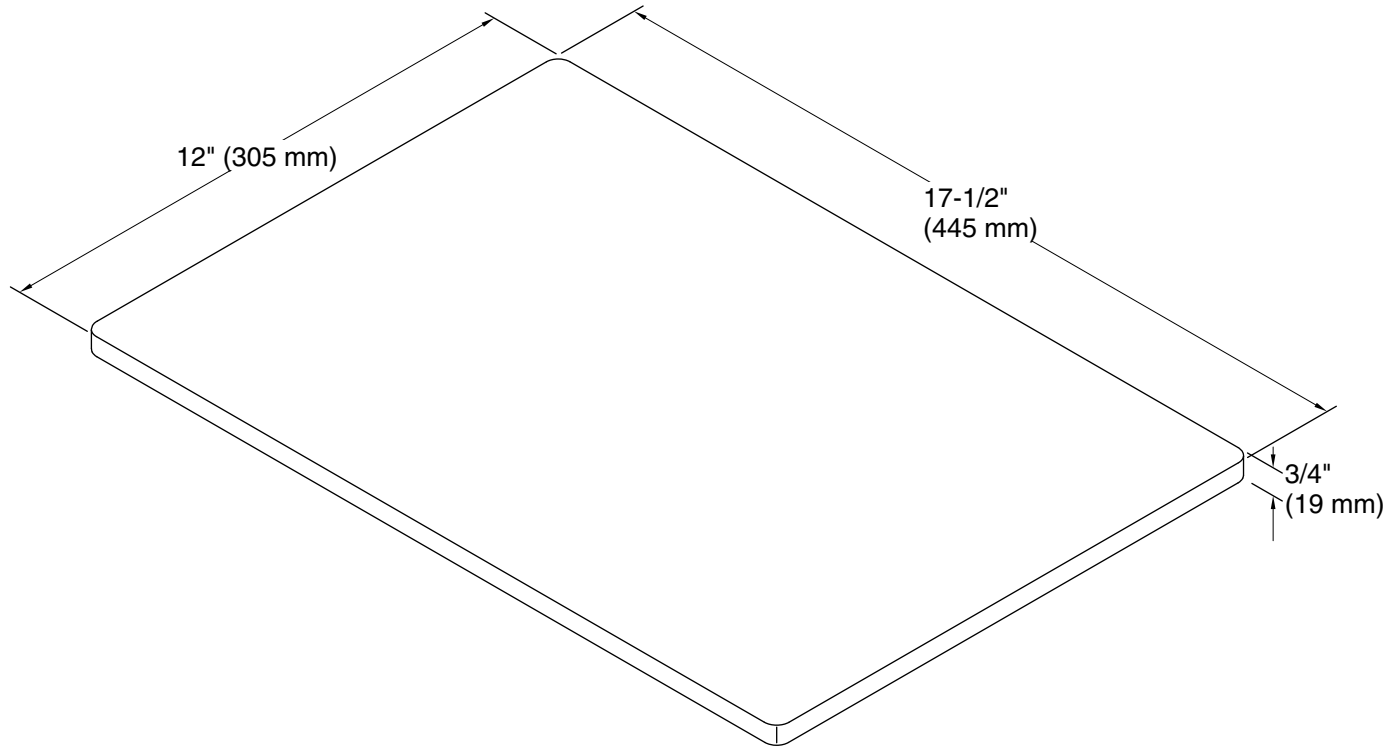

## Features

- Durable bamboo construction
- Silicone bumpers for added stability
- Large size provides a convenient in-sink food prep station
- Doubles as a sink shelf
- Included with the K-RC21612-2PC, K-RC78957-1PC, K-80084-1PC, K-80084-2PC, K-80085-1PC, K-80085-2PC, K-80086-1PC, and K-80086-2PC kitchen sinks

## Technical Information

All product dimensions are nominal.

Material: Wood, Plastic