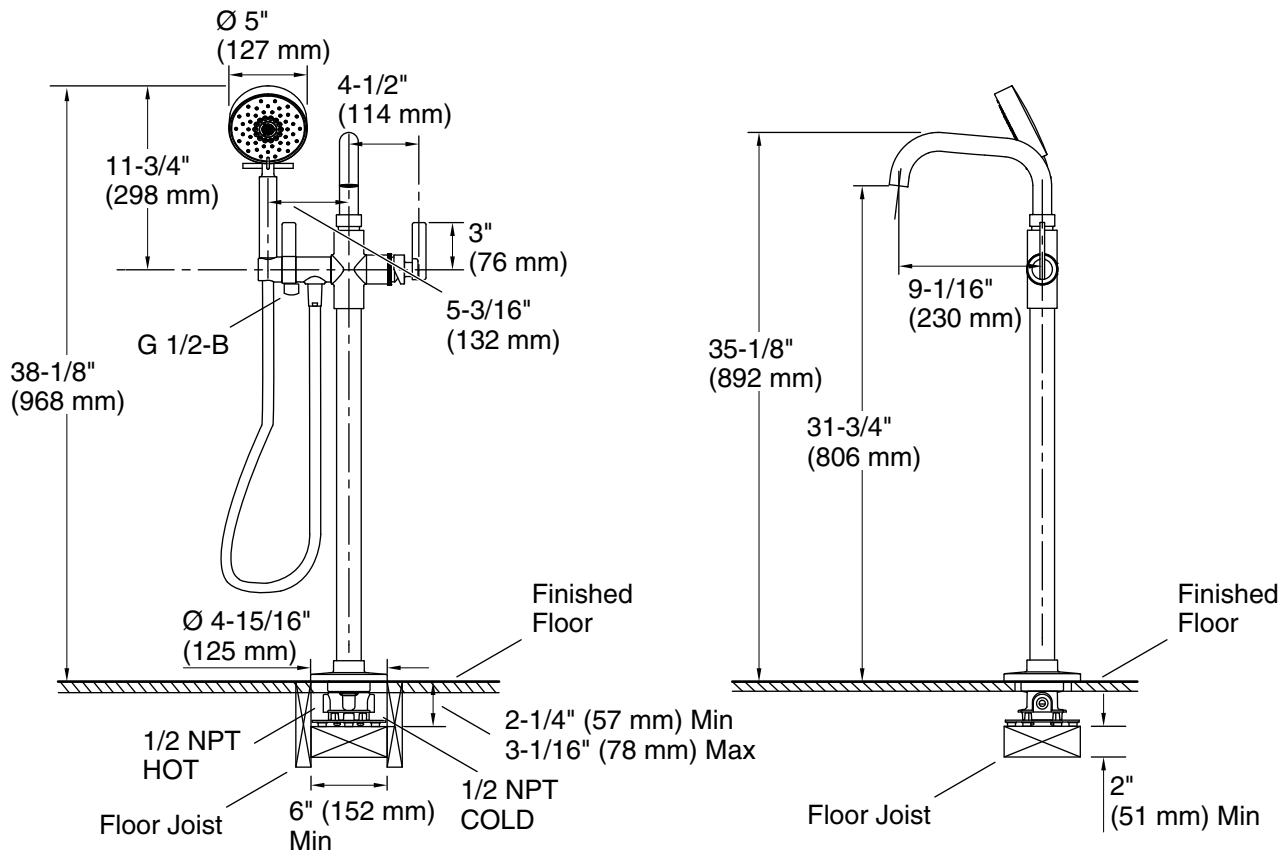

Features

- Designed in collaboration with Studio McGee
- A single handle controls both on/off activation and temperature setting
- 9-1/8" (232 mm) spout reach
- 11.0 gpm (41.6 lpm) maximum bath faucet flow rate at 45 psi (3.1 bar)
- 1.75 gpm (6.6 lpm) maximum handshower flow rate at 80 psi (5.5 bar)
- Includes multifunction handshower and hose
- KOHLER® ceramic disc valves exceed industry longevity standards for a lifetime of durable performance
- Coordinates with other products in the Castia collection
- Requires mounting block (sold separately)

K-23723 Faucet cleaner

Optional Products/Accessories

K-97703 Mounting block pan for floor-mount bath filler

Codes/Standards

ASME A112.18.1/CSA B125.1

DOE - Energy Policy Act 1992

EPA WaterSense®

California Energy Commission (CEC)

Technical Information

All product dimensions are nominal.

Drain included: No

Handshower:

Rated maximum flow: 1.75 gal/min (6.6 l/min)

Pressure: 20 psi (1.4 bar)

Notes

Install this product according to the installation instructions.