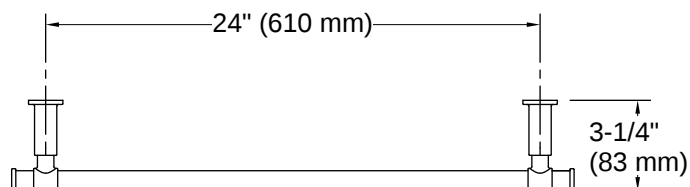

Installation

- Installation hardware and template included

Installation Notes

Install this product according to the installation instructions.

CAUTION: Risk of personal injury. Do not install these products in any area where they are likely to be used inadvertently as a grab bar or support bar. These products are not designed or intended for use as a grab bar or support bar.