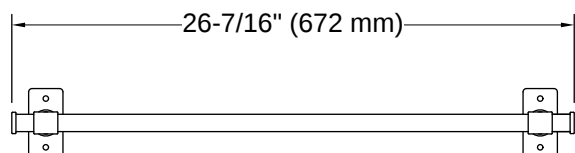

Installation

- Installation hardware and template included

Installation Notes

Install this product according to the installation instructions.

CAUTION: Risk of personal injury. Do not install these products in any area where they are likely to be used inadvertently as a grab bar or support bar. These products are not designed or intended for use as a grab bar or support bar.