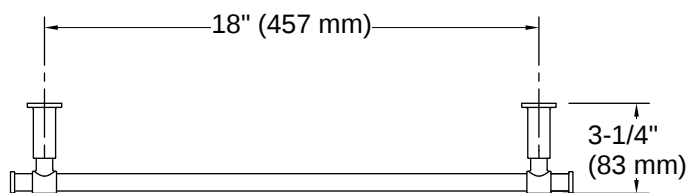

Installation

- Installation hardware and template included

Installation Notes

Install this product according to the installation instructions.

CAUTION: Risk of personal injury. Do not install these products in any area where they are likely to be used inadvertently as a grab bar or support bar. These products are not designed or intended for use as a grab bar or support bar.