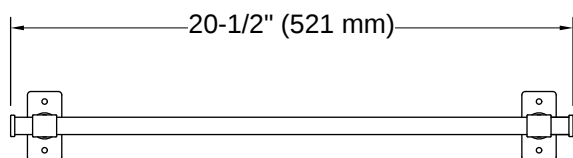

Installation

- Installation hardware and template included

Installation Notes

Install this product according to the installation instructions.

CAUTION: Risk of personal injury. Do not install these products in any area where they are likely to be used inadvertently as a grab bar or support bar. These products are not designed or intended for use as a grab bar or support bar.