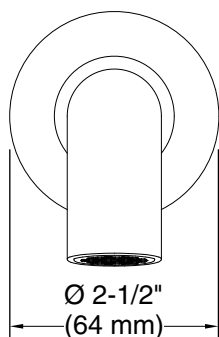

Features

- Designed in collaboration with Studio McGee
- Nondiverter spout
- 6-5/8" (168 mm) spout reach
- 1-1/4" (31.8 mm) max hole diameter
- Coordinates with other products in the Castia collection

Material

Technical Information

All product dimensions are nominal.

Drain included: No

Notes

Install this product according to the installation instructions.