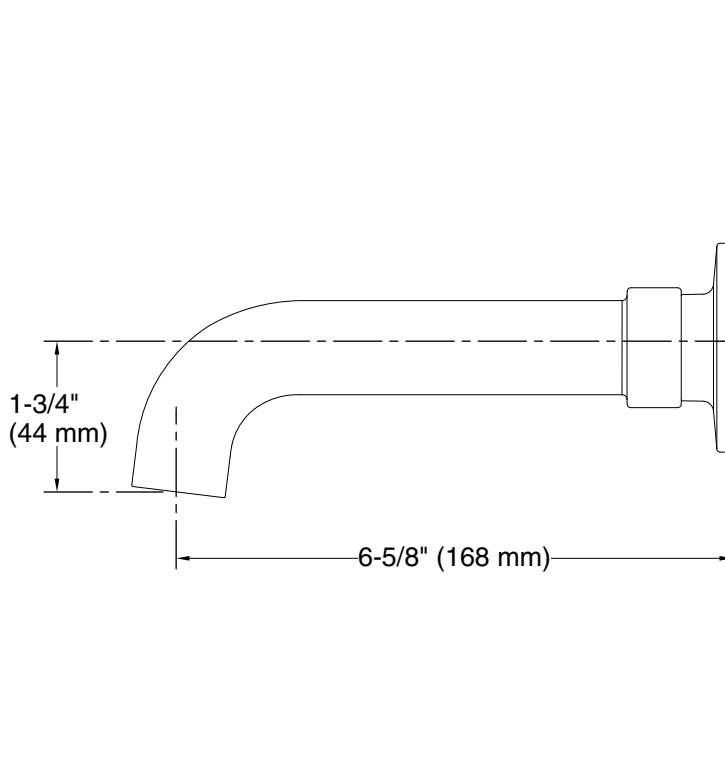

Features

- Designed in collaboration with Studio McGee
- Nondiverter spout
- 6-5/8" (168 mm) spout reach
- 1-1/4" (31.8 mm) max hole diameter
- Coordinates with other products in the Castia collection

Material

Technical Information

All product dimensions are nominal.

Drain included: No

Notes

Install this product according to the installation instructions.