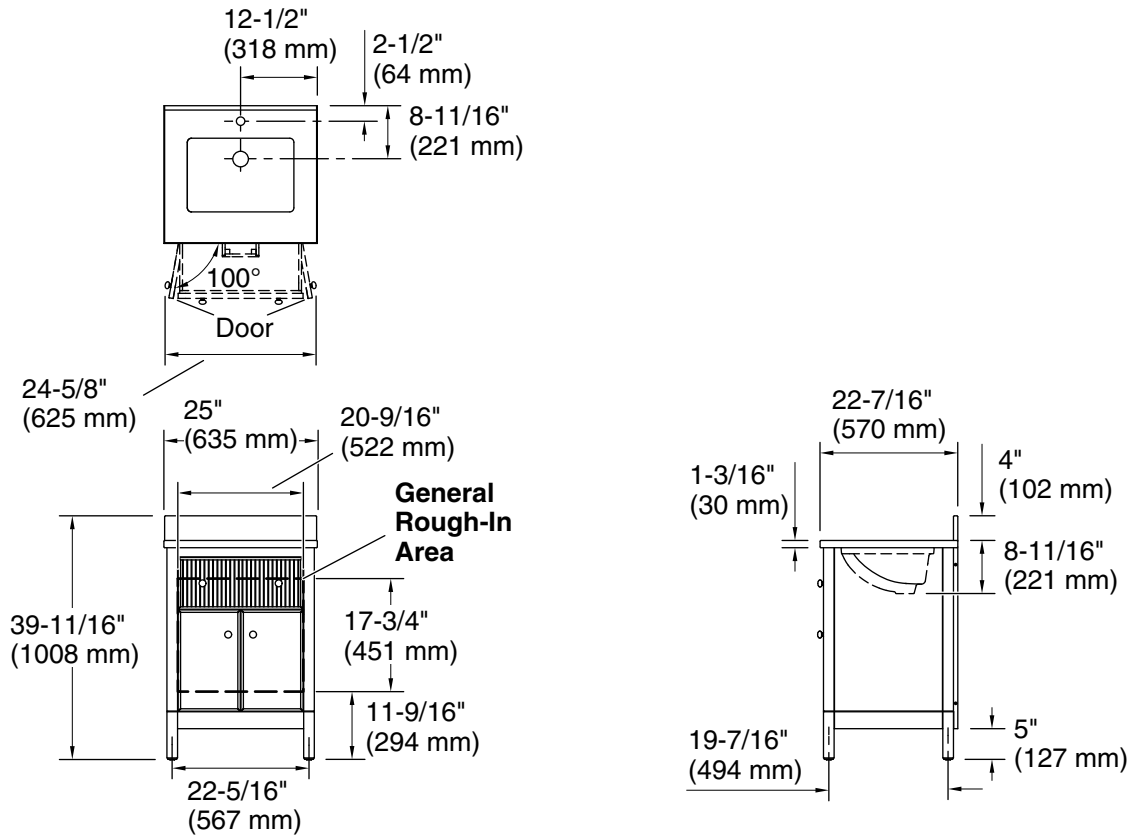

Malin™ by Studio McGee

24" bathroom vanity cabinet with sink and quartz top
K-35018

Features

- Designed in collaboration with Studio McGee
- Set includes cabinet, precut quartz vanity top, backsplash, sink, cabinet hardware
- Full-extension 17" (432 mm) drawers with soft-close undermount slides
- Removable dividers in top drawers to personalize drawer organization
- Three-way adjustable slow-close door hinges for easy cabinet access
- 20-7/16" (519 mm) cabinet interior provides ample storage space
- Finish-matched cabinet interior offers generous clearance for plumbing
- Vanity top has single faucet hole; requires deck-mount faucet (sold separately)
- Vibrant® Brushed Brass hardware included on White Oak vanities and Vibrant Polished Nickel hardware on White vanities. Additional hardware finishes available (sold separately)
- Coordinating side splashes available (sold separately)

	0	White
	SWK	

Technical Information

All product dimensions are nominal.

Notes

Install this product according to the installation instructions.

Select the type of fastener based upon the wall material. Two 250 lb (113.4 kg) minimum load bearing fasteners are recommended with a lag bolt of length to clear obstacles in the wall and 5/16" washers. Calculate the proper lag bolt length by adding the 1-1/2" (38 mm) backing material, plus the wallboard thickness, plus the back rail thickness.