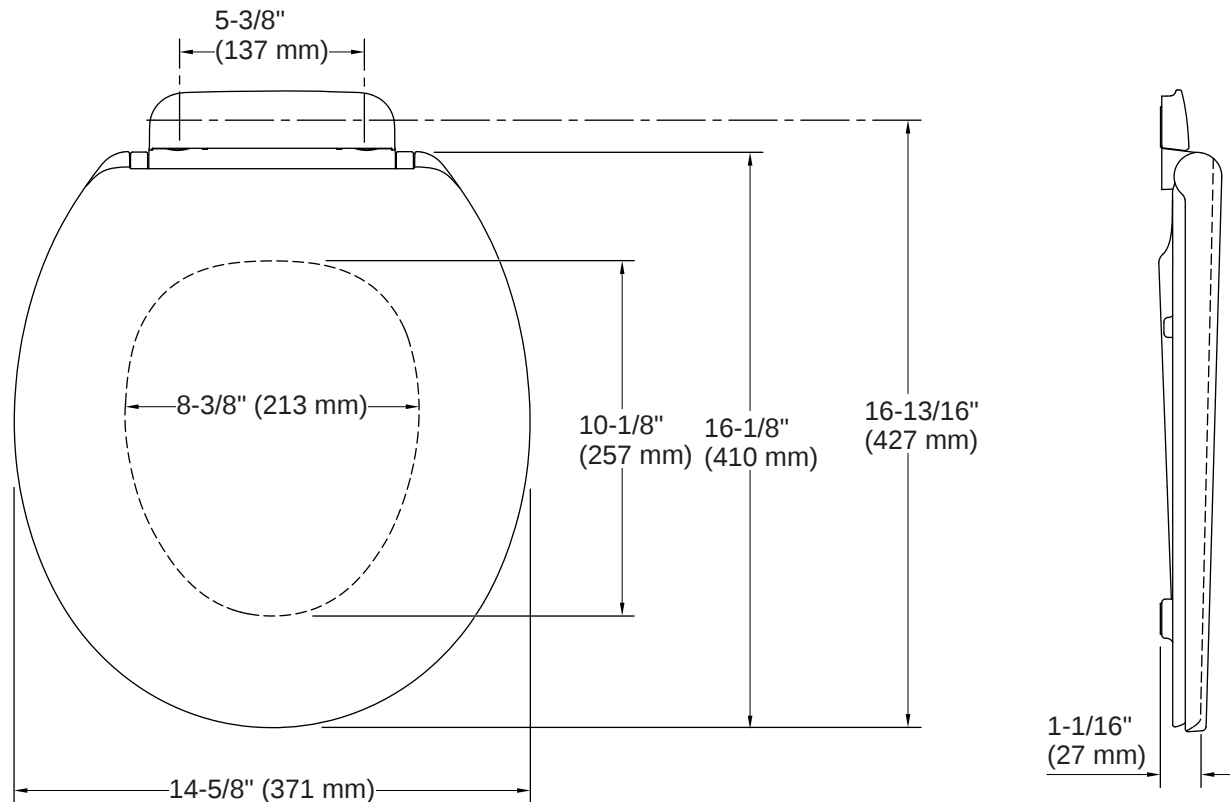

Installation Notes

Install this product according to the installation instructions.