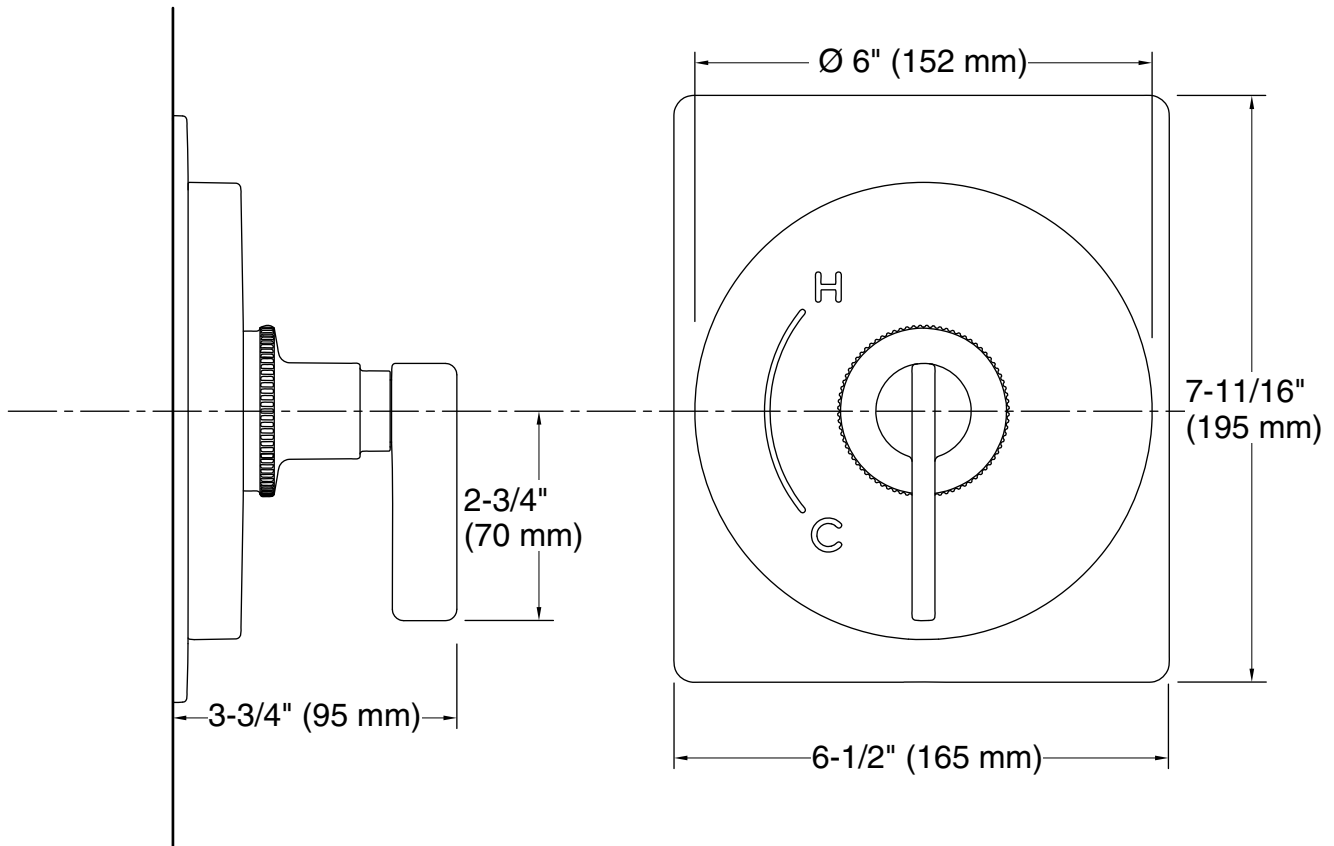

Technical Information

All product dimensions are nominal.

Drain included: No

Notes

Install this product according to the installation instructions.