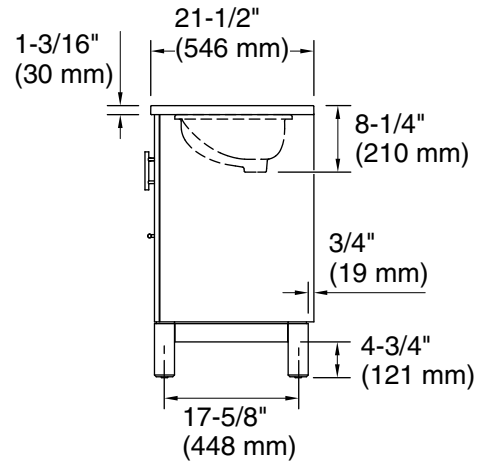

Features

- Set includes cabinet, precut quartz vanity top, sink, cabinet hardware
- Vanity top has 8" (203 mm) widespread faucet holes; requires deck-mount faucet (sold separately)
- Three-way adjustable slow-close door hinges for easy cabinet access
- Dovetail joint drawer construction
- Soft-close drawers and doors prevent slamming

	0	White
	1WT	Mohair Grey

Technical Information

All product dimensions are nominal.

Notes

Install this product according to the installation instructions.