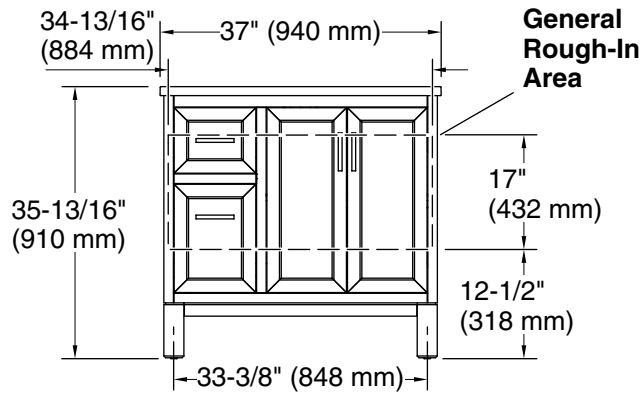

Features

- Set includes cabinet, precut quartz vanity top, sink, cabinet hardware
- Vanity top has 8" (203 mm) widespread faucet holes; requires deck-mount faucet (sold separately)
- Three-way adjustable slow-close door hinges for easy cabinet access
- Dovetail joint drawer construction
- Soft-close drawers and doors prevent slamming

	0	White
	1WT	Mohair Grey

Technical Information

All product dimensions are nominal.

Notes

Install this product according to the installation instructions.