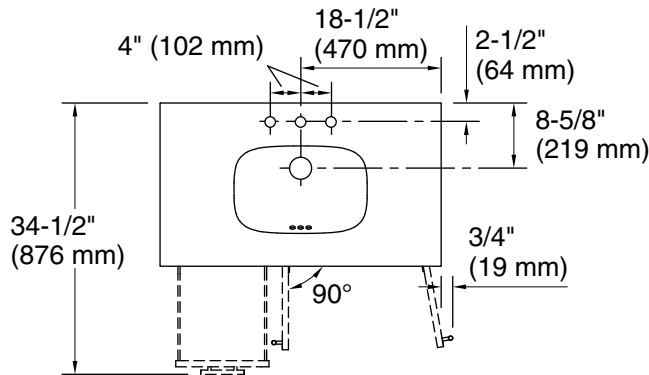

Features

- Set includes cabinet, precut quartz vanity top, sink, cabinet hardware
- Vanity top has 8" (203 mm) widespread faucet holes; requires deck-mount faucet (sold separately)
- Three-way adjustable slow-close door hinges for easy cabinet access
- Dovetail joint drawer construction
- Soft-close drawers and doors prevent slamming

	0	White
	1WT	Mohair Grey

Technical Information

All product dimensions are nominal.

Notes

Install this product according to the installation instructions.