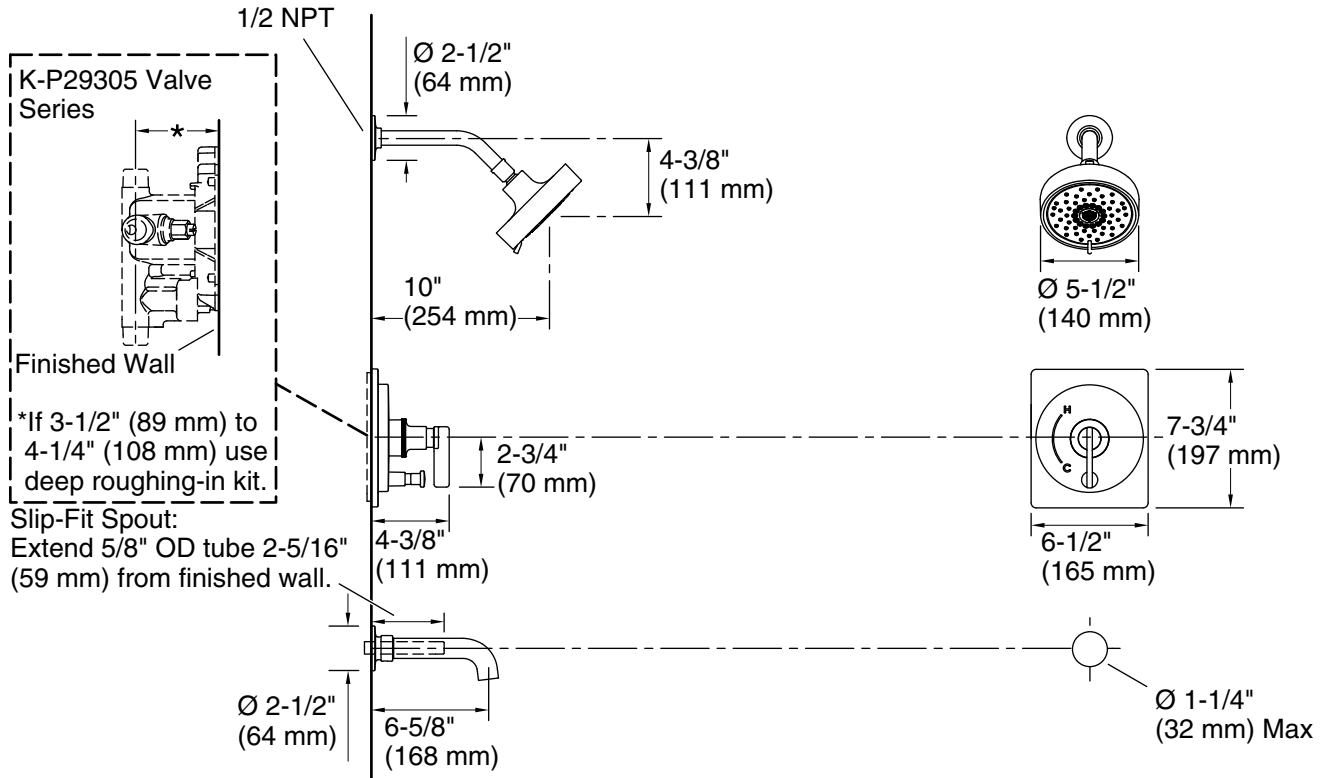

Features

- Designed in collaboration with Studio McGee
- Multifunction showerhead with advanced spray engine provides three experiences: full coverage, pulsating massage and silk spray
- 1.75 gpm (6.6 lpm) maximum flow rate
- A single handle controls both on/off activation and temperature setting
- MasterClean™ sprayface features an easy-to-clean surface that withstands mineral buildup and maximizes spray performance
- 6-5/8" (168 mm) bath spout with slip-fit connection
- Includes shower arm and flange
- Coordinates with other products in the Castia collection
- Requires valve (sold separately)
- This product can help a building earn Water Efficiency points in LEED® Green Building Rating System

Technical Information

All product dimensions are nominal.

Drain included: No

Showerhead/Body Spray:

Rated maximum flow: 1.75 gal/min (6.6 l/min)

Pressure: 60 psi (4.1 bar)

Notes

Install this product according to the installation instructions.