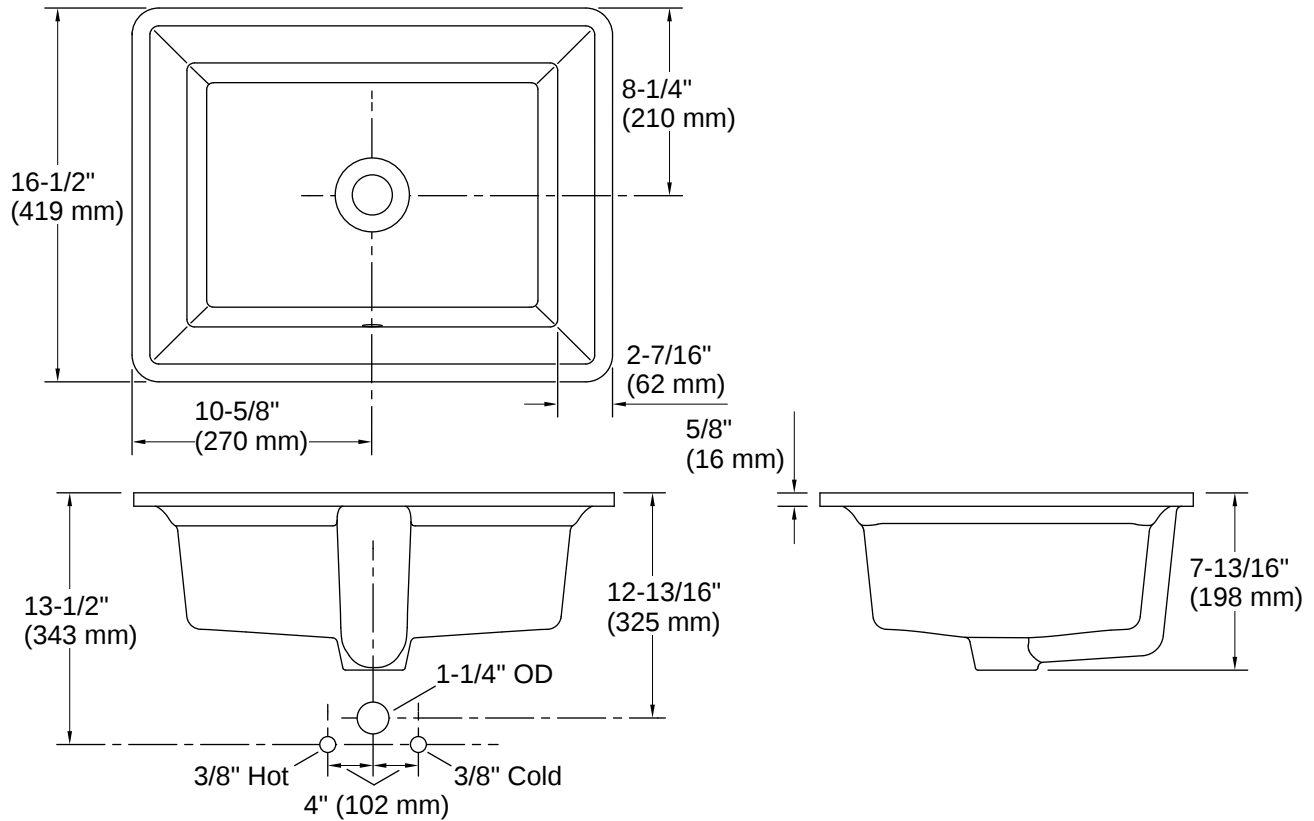

Installation

- Undermount

Installation Notes

Install this product according to the installation instructions.

Countertop manufacturer or cutter must use the cut-out template provided with the product, or a current one provided by Kohler Co. (call 1-800-43-FOCUS). Kohler Co. is not responsible for cut-out errors when the incorrect cut-out template is used.

Product dimensions are nominal and may vary per ASME A112.19.2 tolerances.