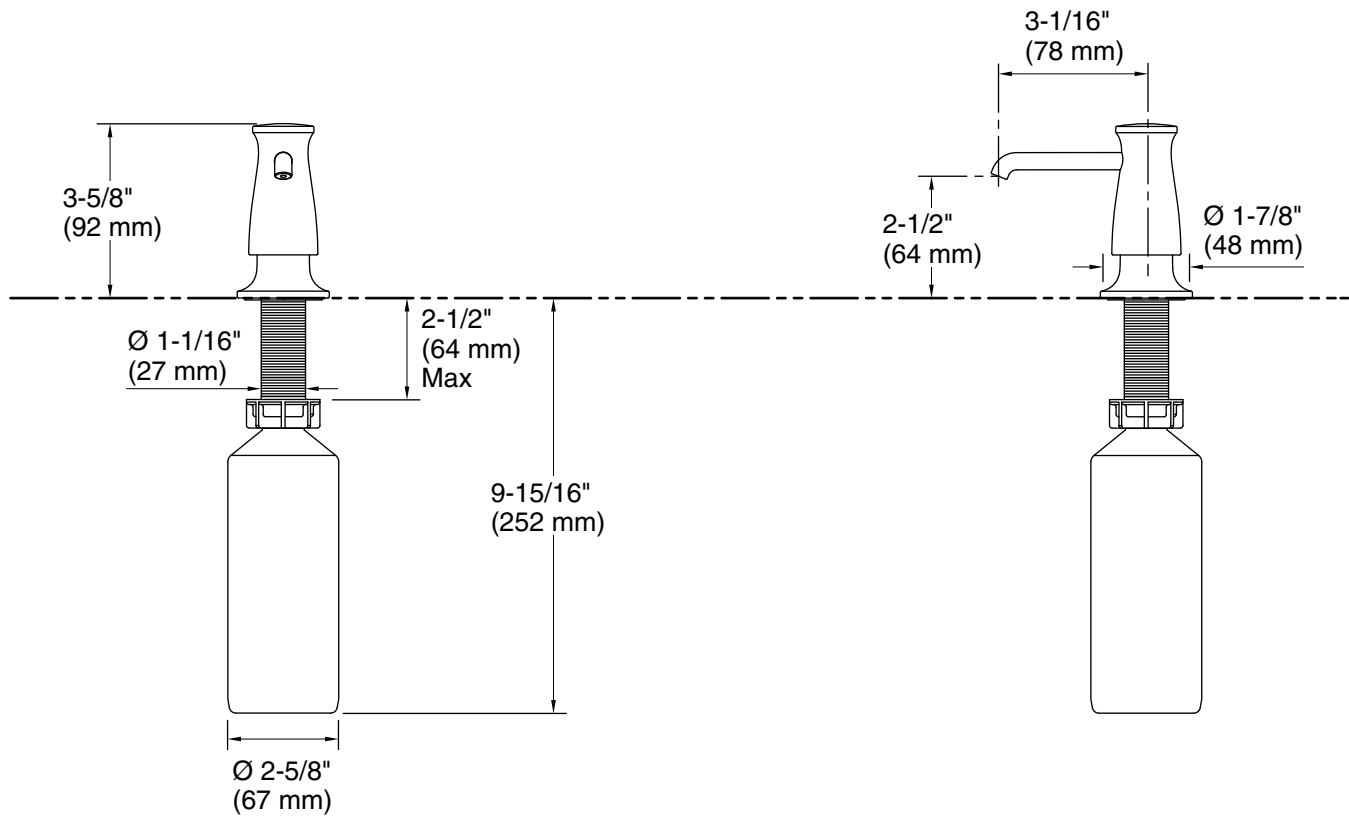

Features

- Holds up to 16 ounces of soap or lotion; refillable from top
- Greater thread length is suitable for use with thicker countertops
- Coordinates with traditional-style faucets

Material

- Premium material construction for durability and reliability
- Durable finishes engineered to last and designed to coordinate with KOHLER faucet finishes
- KOHLER® finishes resist corrosion and tarnishing

Technical Information

All product dimensions are nominal.

Material: Brass/Plastic