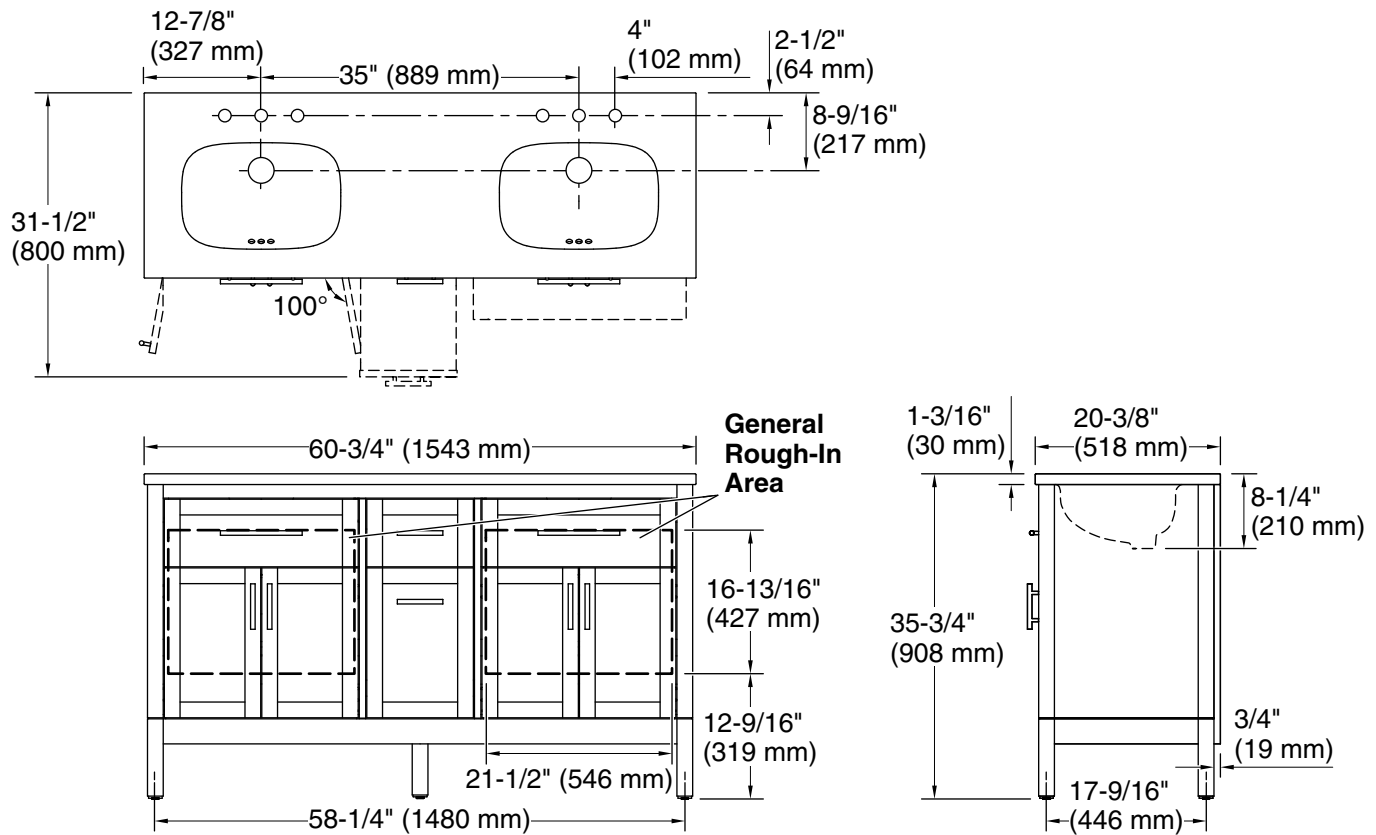

### Features

- Set includes cabinet, precut quartz vanity top, sinks, cabinet hardware
- Convenient tilt-down drawer under each basin for storing smaller, frequently-used items
- Full-extension 14-3/4" (375 mm) drawers with soft-close side-mount slides
- Three-way adjustable slow-close door hinges for easy cabinet access
- 18-9/16" (471 mm) cabinet interior provides ample storage space
- 8" (203 mm) widespread faucet holes for each basin
- Faucets sold separately
- Some assembly required

### Technical Information

All product dimensions are nominal.