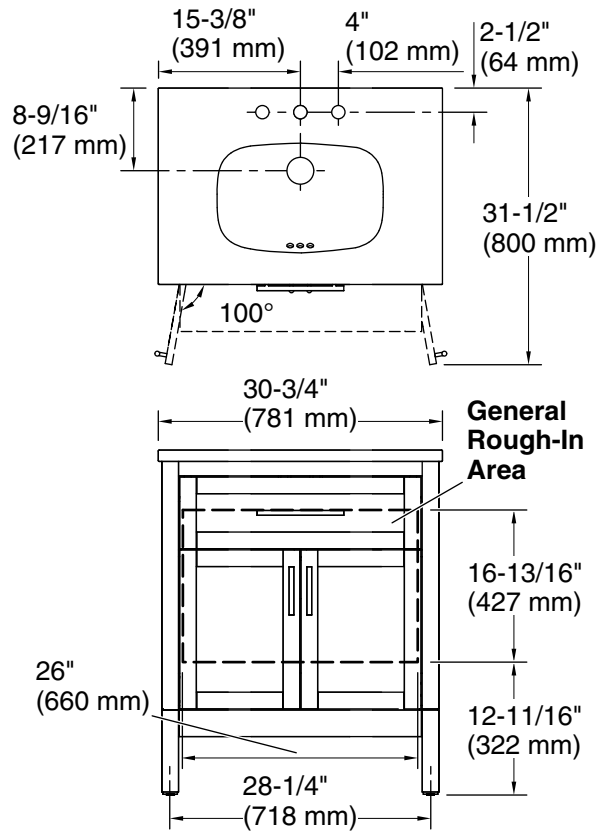

Features

- Set includes cabinet, precut quartz vanity top, sink, cabinet hardware
- Convenient tilt-down drawer for storing smaller, frequently-used items
- Three-way adjustable slow-close door hinges for easy cabinet access
- 18-9/16" (471 mm) cabinet interior provides ample storage space
- 8" (203 mm) widespread faucet holes
- Faucet sold separately
- Some assembly required

Technical Information

All product dimensions are nominal.

Notes

Install this product according to the installation instructions.