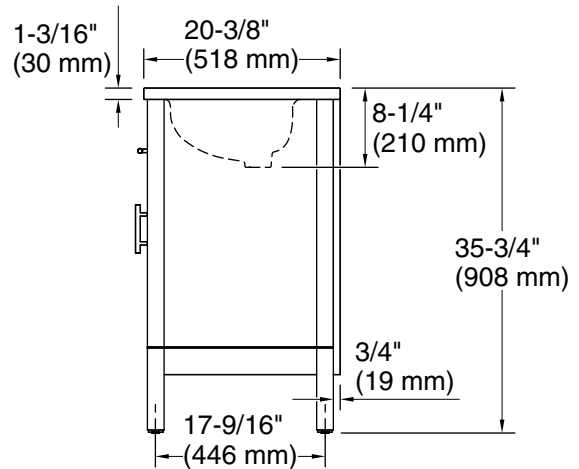

Features

- Set includes cabinet, precut quartz vanity top, sink, cabinet hardware
- Convenient tilt-down drawer for storing smaller, frequently-used items
- Three-way adjustable slow-close door hinges for easy cabinet access
- 18-9/16" (471 mm) cabinet interior provides ample storage space
- 8" (203 mm) widespread faucet holes
- Faucet sold separately
- Some assembly required

Technical Information

All product dimensions are nominal.

Notes

Install this product according to the installation instructions.