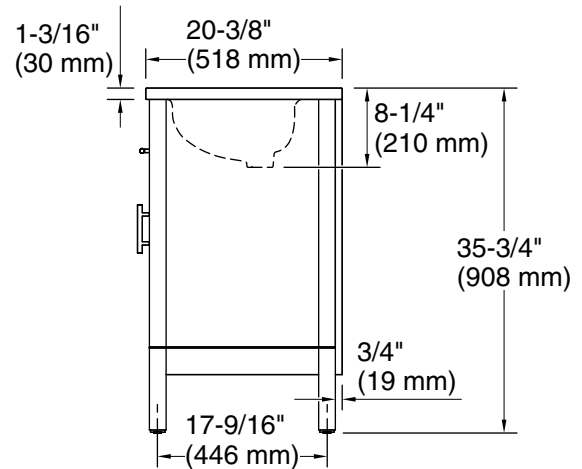

Features

- Set includes cabinet, precut quartz vanity top, sink, cabinet hardware
- Convenient tilt-down drawer for storing smaller, frequently-used items
- Three-way adjustable slow-close door hinges for easy cabinet access
- 18-9/16" (471 mm) cabinet interior provides ample storage space
- Single faucet hole
- Faucet sold separately
- Some assembly required

Technical Information

All product dimensions are nominal.

Notes

Install this product according to the installation instructions.