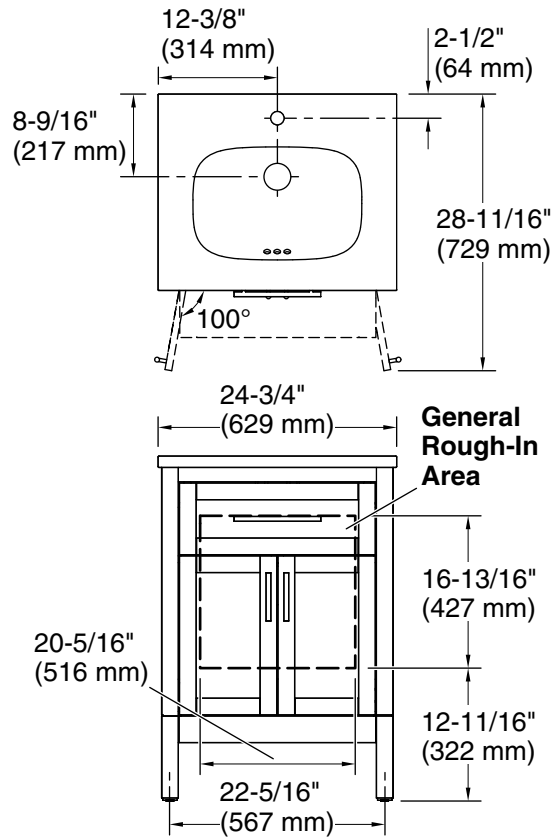

Features

- Set includes cabinet, precut quartz vanity top, sink, cabinet hardware
- Convenient tilt-down drawer for storing smaller, frequently-used items
- Three-way adjustable slow-close door hinges for easy cabinet access
- 18-9/16" (471 mm) cabinet interior provides ample storage space
- Single faucet hole
- Faucet sold separately
- Some assembly required

Technical Information

All product dimensions are nominal.

Notes

Install this product according to the installation instructions.