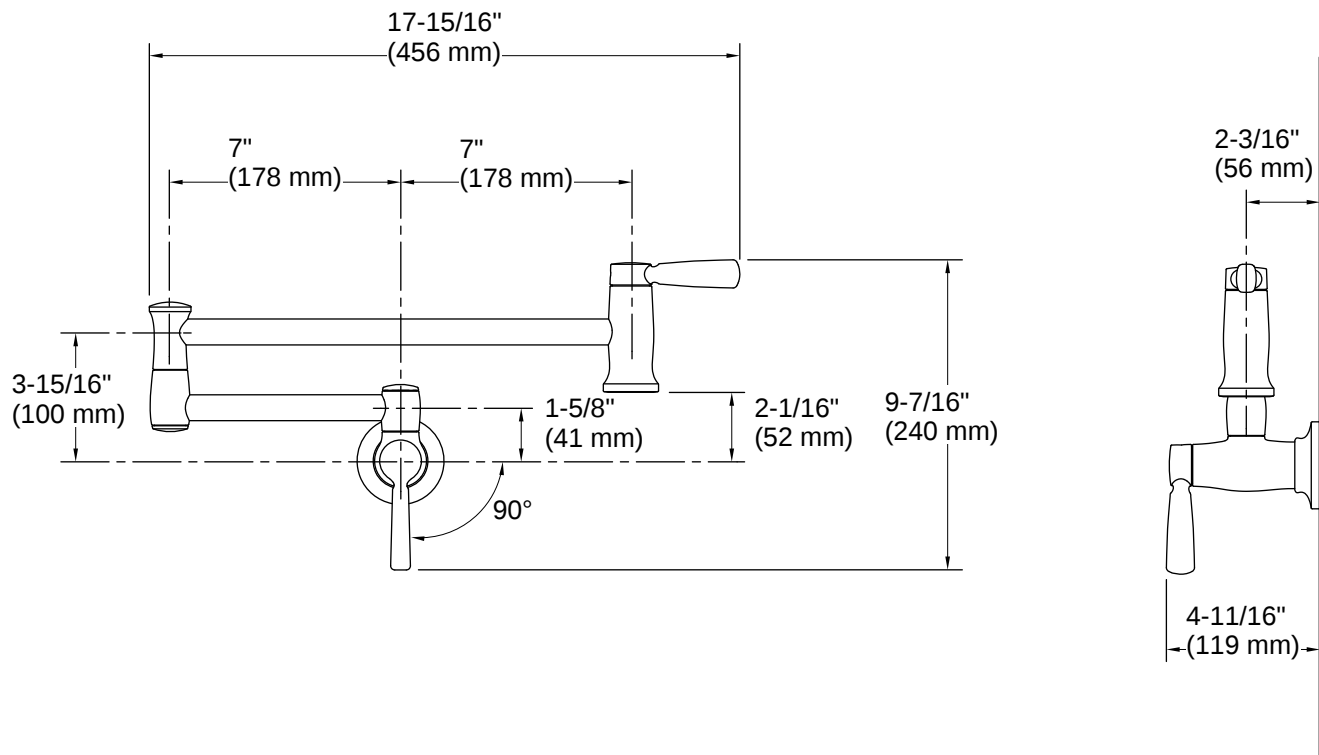

Installation

- Wall-mount

Installation Notes

Install this product according to the installation instructions.