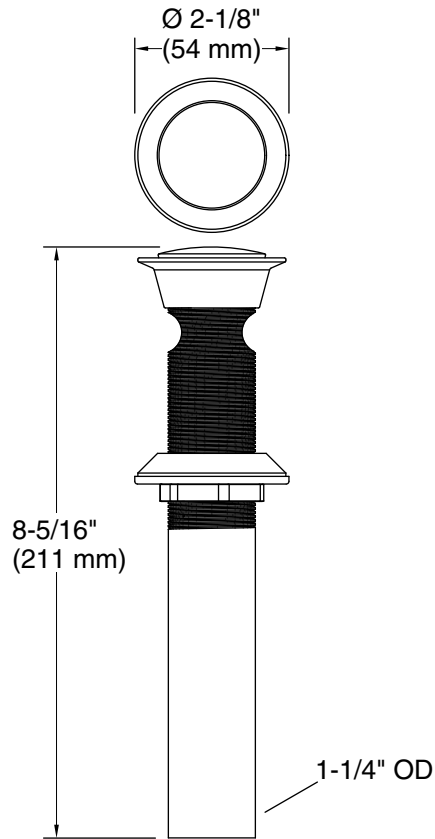

Features

- Clicker drain with tailpiece and overflow
- 1-1/4" (32 mm) connection

Material

- Premium metal construction for durability and reliability
- KOHLER® finishes resist corrosion and tarnishing

Recommended Products/Accessories

Color	Code	Description
	CP	Polished Chrome
	SN	Vibrant® Polished Nickel
	BN	Vibrant® Brushed Nickel
	BL	Matte Black
	2MB	Vibrant® Brushed Moderne Brass
	2BL	Blackened Bronze

Technical Information

All product dimensions are nominal.