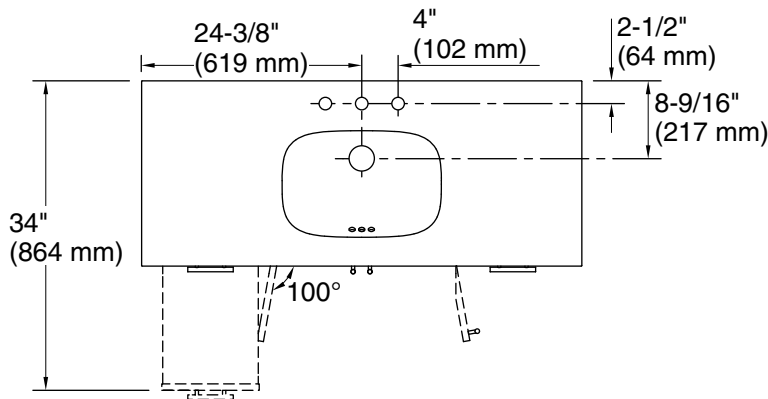

Features

- Set includes cabinet, precut quartz vanity top, sink, cabinet hardware
- Full-extension 14-3/4" (375 mm) drawers with soft-close side-mount slides
- Three-way adjustable slow-close door hinges for easy cabinet access
- 18-9/16" (471 mm) cabinet interior provides ample storage space
- 8" (203 mm) widespread faucet holes
- Faucet sold separately
- Some assembly required

Technical Information

All product dimensions are nominal.

Notes

Install this product according to the installation instructions.