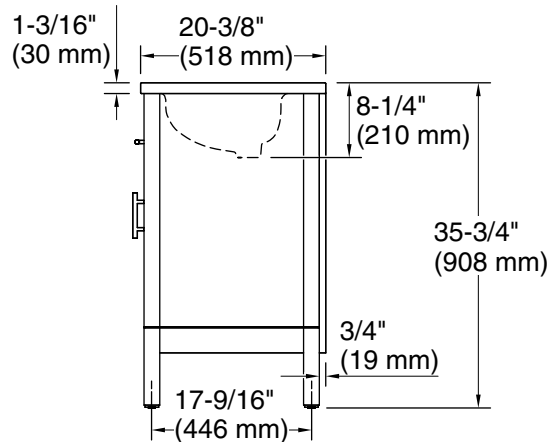

Features

- Set includes cabinet, precut quartz vanity top, sink, cabinet hardware
- Full-extension 14-3/4" (375 mm) drawers with soft-close side-mount slides
- Three-way adjustable slow-close door hinges for easy cabinet access
- 18-9/16" (471 mm) cabinet interior provides ample storage space
- 8" (203 mm) widespread faucet holes
- Faucet sold separately
- Some assembly required

Technical Information

All product dimensions are nominal.

Notes

Install this product according to the installation instructions.