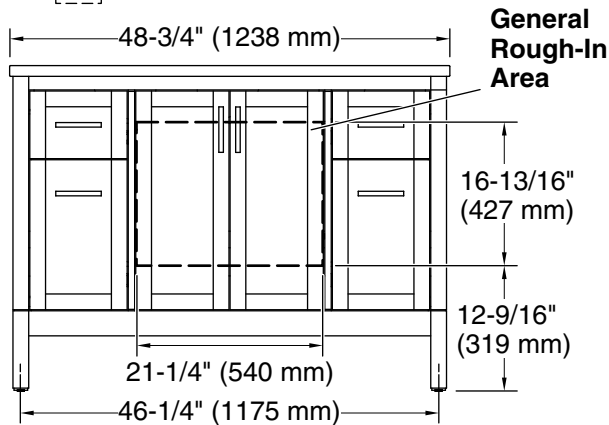

Features

- Set includes cabinet, precut quartz vanity top, sink, cabinet hardware
- Full-extension 14-3/4" (375 mm) drawers with soft-close side-mount slides
- Three-way adjustable slow-close door hinges for easy cabinet access
- 18-9/16" (471 mm) cabinet interior provides ample storage space
- 8" (203 mm) widespread faucet holes
- Faucet sold separately
- Some assembly required

Technical Information

All product dimensions are nominal.

Notes

Install this product according to the installation instructions.