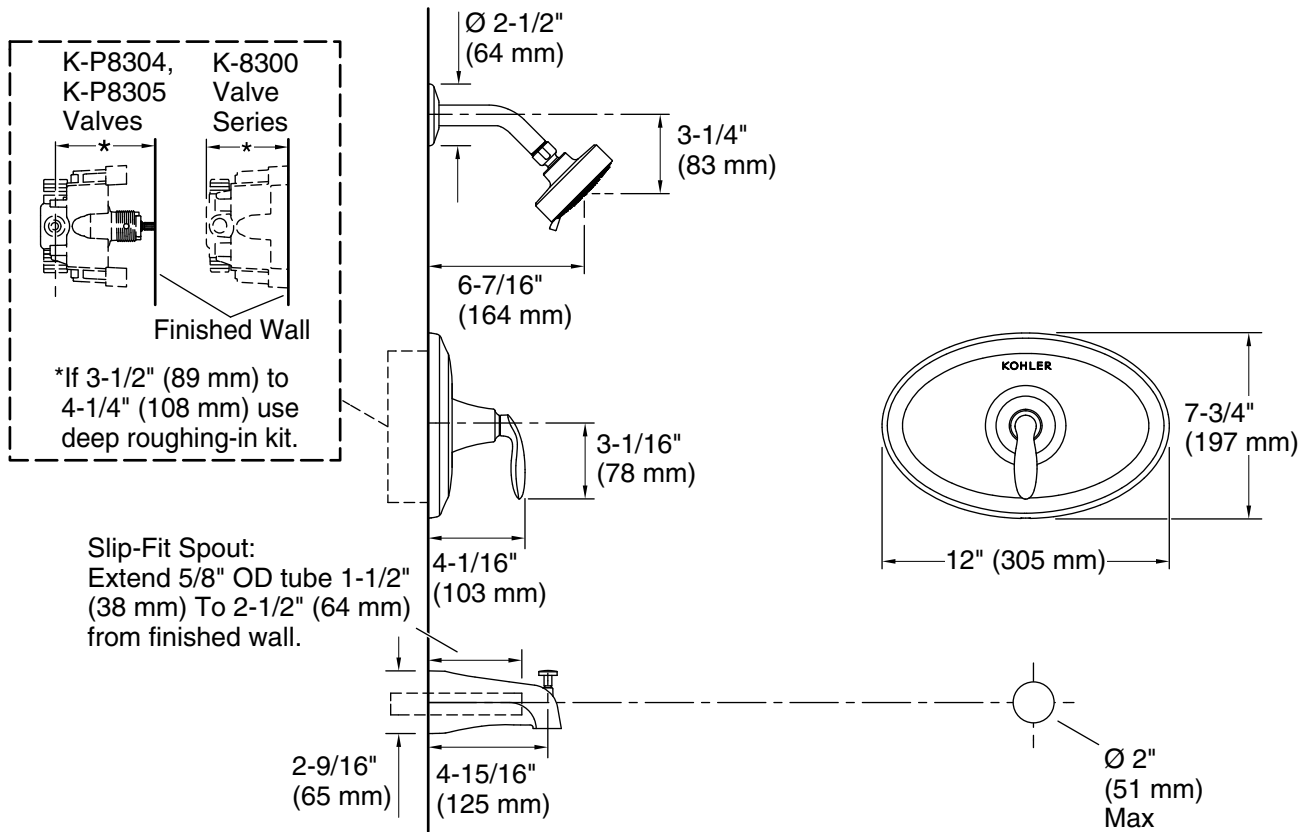

Technical Information

All product dimensions are nominal.

Drain included: No

Showerhead/Body Spray:

Rated maximum flow: 1.75 gal/min (6.6 l/min)

Pressure: 45 psi (3.1 bar)

Notes

Install this product according to the installation instructions.