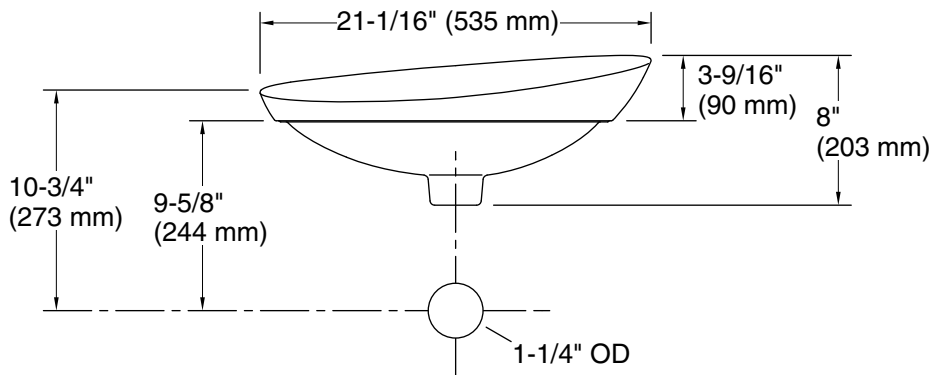

Recommended ADA Installation

Technical Information

All product dimensions are nominal.

Bowl area (Only):   Length: 20-9/16" (522 mm)
                                 Width: 13-9/16" (344 mm)
                                 Bowl depth: 3-9/16" (90 mm)

With overflow: No

Drain hole: 1-3/4" (44 mm)

Notes

Install this product according to the installation instructions.

NOTICE: Countertop manufacturer or cutter must use the cut-out template provided with the product, or a current one provided by Kohler Co. (call 1-800-4-KOHLER). Kohler Co. is not responsible for cutout errors when the incorrect cut-out template is used.

ADA, CSA B651 compliant when installed to the specific requirements of these regulations.