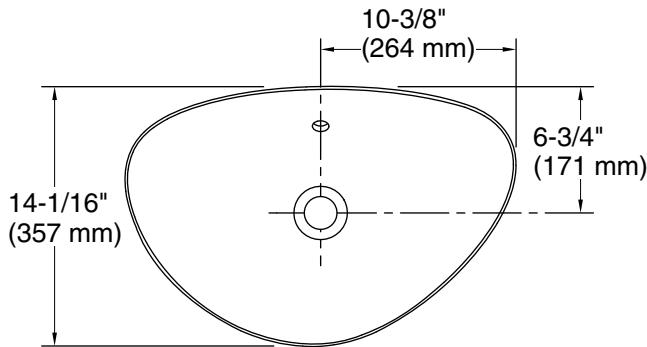

Recommended ADA Installation