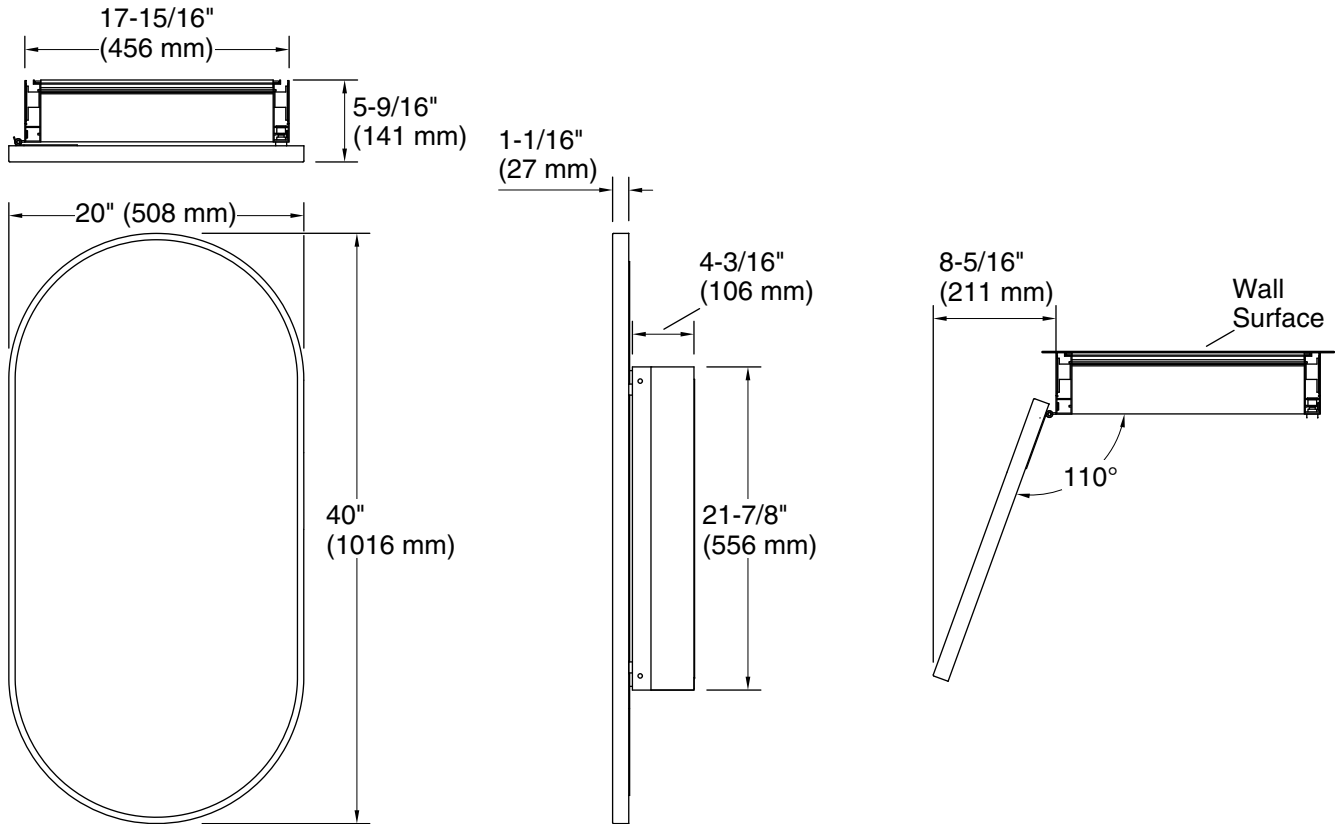

Features

- Front mirror, inside door mirror, and back panel mirror provide superior visibility
- Two adjustable tempered-glass shelves offer additional bathroom storage
- Finish-matched cabinet interior
- Half-shelf adjustable accessory for additional storage included
- Hinges have 110° opening capability

Material

- Anodized aluminum construction with a durable rustproof and chip-resistant finish

Installation

- Surface-mount or recessed
- Can be installed with left- or right-hand swing

Codes/Standards

None Applicable

Technical Information

All product dimensions are nominal.

Notes

Install this product according to the installation instructions.

Select the type of fastener based on the wall material. A minimum 220.4 lb (100 kg) load bearing fastener is recommended. Install the fastener to a stud to avoid possible property and product damage.