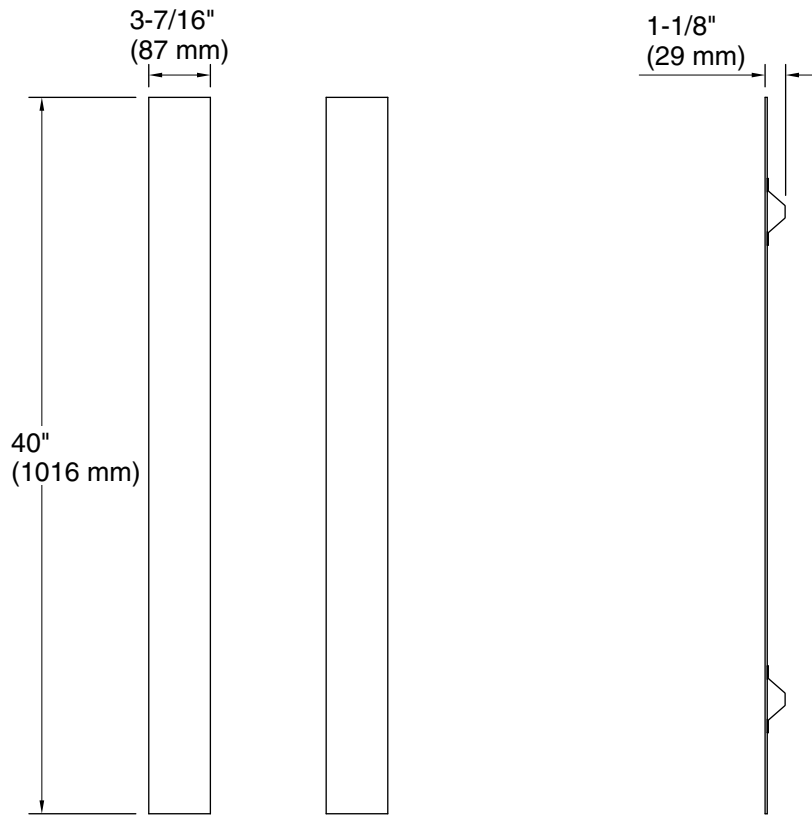

**Verdera™**  
40" mirrored side kit for medicine cabinet  
**K-28033**

**Features**

- Required for surface mounting of 40"-tall (1016 mm) Verdera medicine cabinets
- 40" (1016 mm) length
- Includes two side mirrors and all hardware

## Technical Information

All product dimensions are nominal.