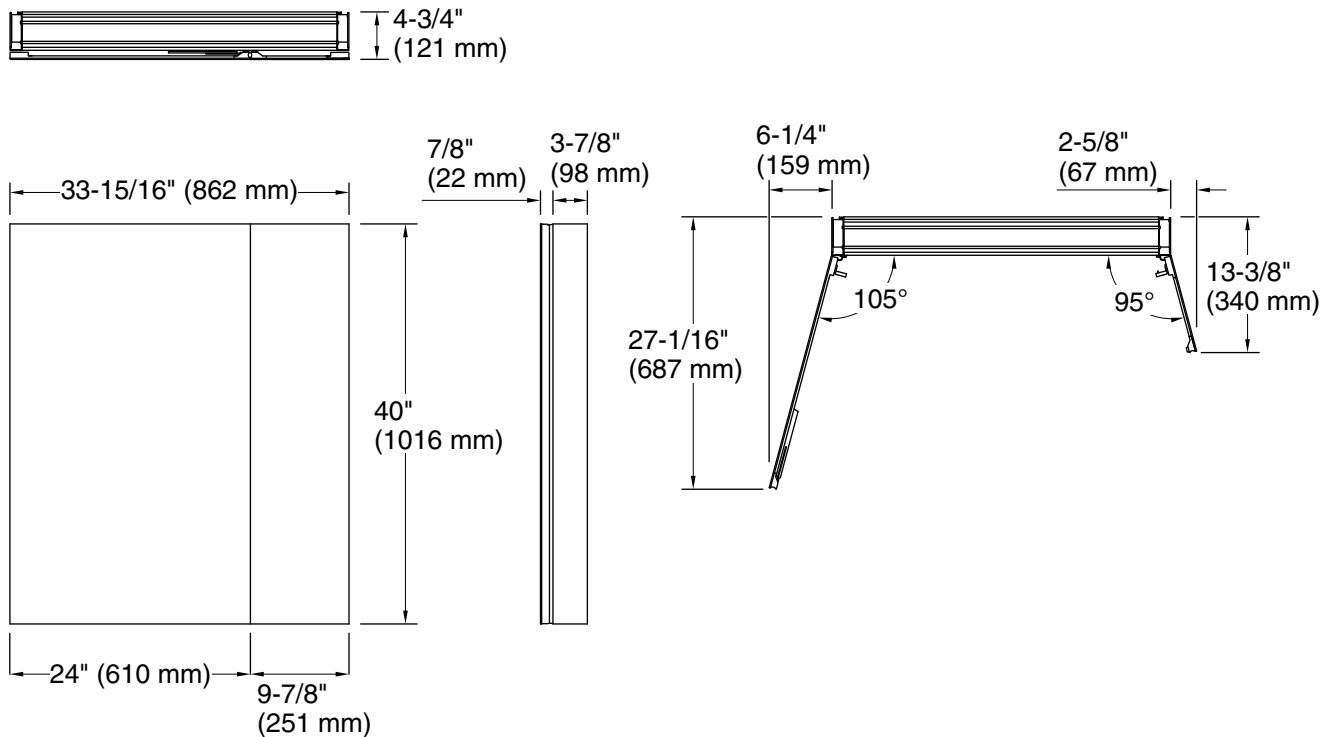

Technical Information

All product dimensions are nominal.

Notes

Install this product according to the installation instructions.

CAUTION: Risk of property damage. For surface mounting, use anchors (not provided) rated for the loaded weight of this product. Refer to the anchor manufacturer's instructions.

When determining the height of the medicine cabinet, ensure the mirrored door will clear all obstacles (such as a faucet). A minimum distance of 3" (76 mm) is required.

This cabinet is designed for either right or left door swing. Check for obstructions.