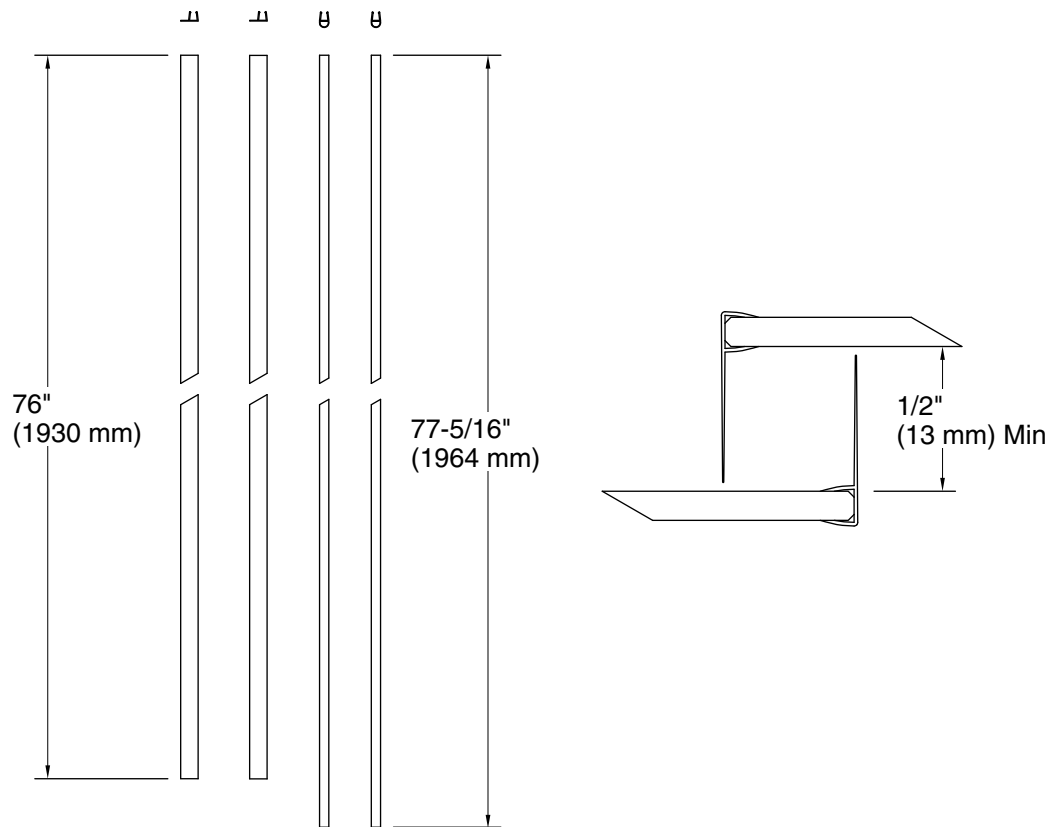

Features

- For use with select KOHLER® sliding shower and bath doors with 5/16" (8 mm) glass thickness and space between panels of 1/2" (12 mm) to 1-1/8" (29 mm)
- Bulb seals improve water containment between the door and wall
- Fin seals close the space between door panels, providing improved water containment
- Includes two field trimmable fin seals, 76" (1930 mm) long
- Includes two field trimmable bulb seals, 77-5/16" (1963.7 mm) long
- Can be used on shower doors up to 82" tall

Technical Information

All product dimensions are nominal.

Material: Plastic