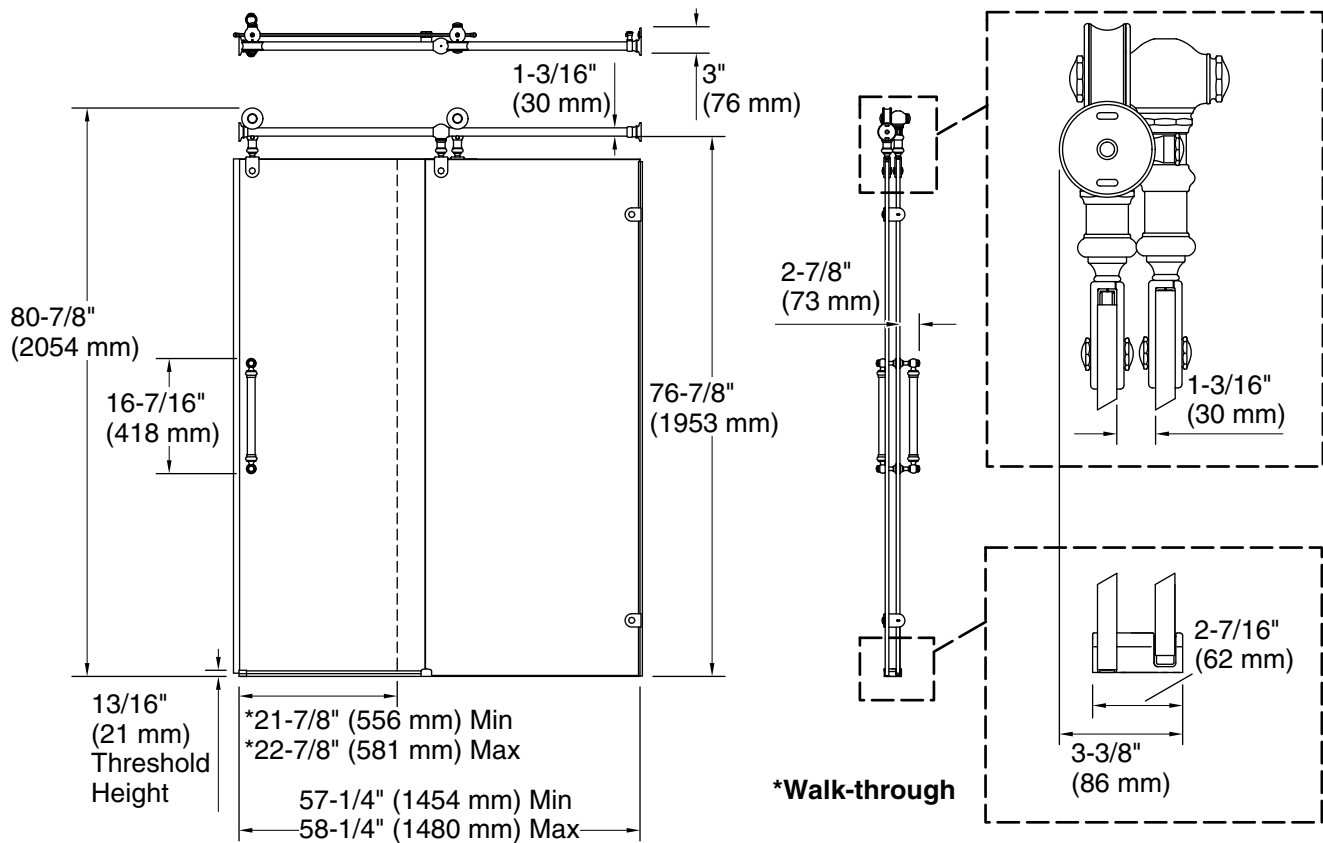

### Material

- Frameless, heavy 3/8" (10 mm) thick Crystal Clear tempered glass door and in-line panel
- Premium construction for durability and reliability
- KOHLER finishes resist corrosion and tarnishing

### Installation

- 80-7/8" (2054 mm) high, with a lofty 76-7/8" (1953 mm) minimum head clearance
- Fits opening widths 57-1/4" – 58-1/4" (1454 – 1480 mm)
- 1" (25.4 mm) width adjustment
- Out-of-plumb adjustability simplifies installation
- Door can be installed to open to the left or right to suit your bathroom layout
- For residential use only
- Not for use with cast iron shower bases

### Technical Information

All product dimensions are nominal.

Installation type:	For shower base installation
Opening Width - Min:	57-1/4" (1454 mm)
Opening Width - Max:	58-1/4" (1480 mm)
Walk-through - Min:	21-7/8" (556 mm)
Walk-through - Max:	22-7/8" (581 mm)
Glass thickness:	3/8" (10 mm)
Glass coating:	CleanCoat+

### Notes

Install this product according to the installation guide.

Requires two 12±.04 MM holes spaced 15-1/16" apart vertically.

The vertical opening should be a minimum of 83" (2108 mm) to allow for installation clearance.