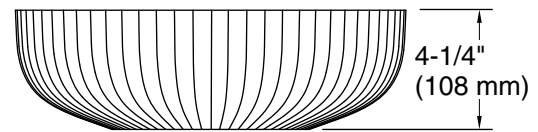

Recommended ADA Installation

Technical Information

All product dimensions are nominal.

- Bowl configuration: Single
- Installation: Vessel
- Min. base cabinet width: 8" (203 mm)
- Bowl area (Center): Length: 13-7/8" (352 mm)
Width: 13-7/8" (352 mm)
Bowl depth: 3-3/4" (95 mm)
Water depth: 3-3/4" (95 mm)
- With overflow: No
- Drain hole: 1-11/16" (43 mm)