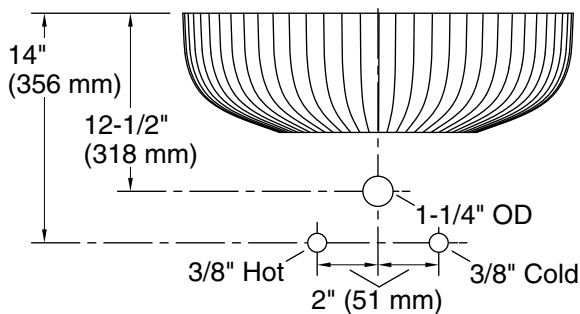

Recommended ADA Installation

Technical Information

All product dimensions are nominal.

- Bowl configuration: Single
- Installation: Vessel
- Min. base cabinet width: 8" (203 mm)
- Bowl area (Center): Length: 13-7/8" (352 mm)
Width: 13-7/8" (352 mm)
Bowl depth: 3-3/4" (95 mm)
Water depth: 3-3/4" (95 mm)
- With overflow: No
- Drain hole: 1-11/16" (43 mm)