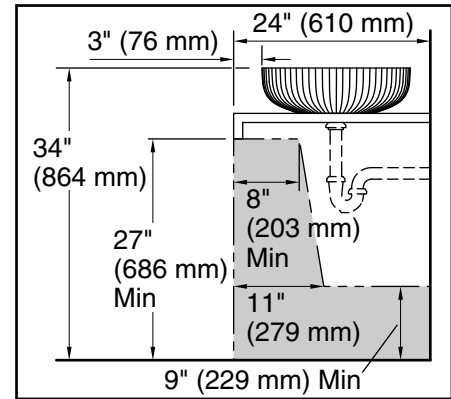

Recommended ADA Installation

Technical Information

All product dimensions are nominal.

- Bowl configuration: Single
- Installation: Vessel
- Min. base cabinet width: 8" (203 mm)
- Bowl area (Center): Length: 13-7/8" (352 mm)
Width: 13-7/8" (352 mm)
Bowl depth: 3-3/4" (95 mm)
Water depth: 3-3/4" (95 mm)
- With overflow: No
- Drain hole: 1-11/16" (43 mm)