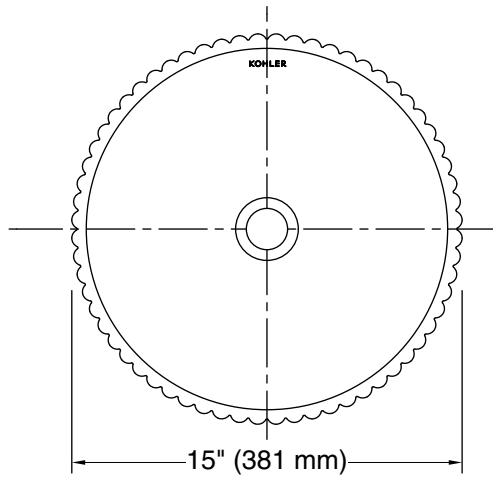

Recommended ADA Installation

Technical Information

All product dimensions are nominal.

- Bowl configuration: Single
- Installation: Vessel
- Min. base cabinet width: 8" (203 mm)
- Bowl area (Center): Length: 13-7/8" (352 mm)
Width: 13-7/8" (352 mm)
Bowl depth: 3-3/4" (95 mm)
Water depth: 3-3/4" (95 mm)
- With overflow: No
- Drain hole: 1-11/16" (43 mm)